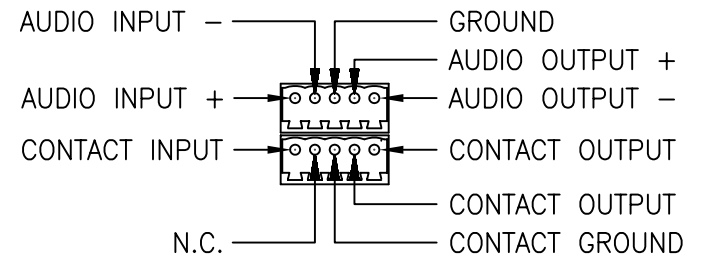

VLI - VIDEO LEVEL INDICATOR:  
 OLI - OPTICAL LEVEL INDICATOR:  
 INDICATOR IS GREEN WHEN PROPER  
 LEVEL IS PRESENT. IT IS RED WHEN  
 SIGNAL IS MISSING OR AT INCORRECT  
 LEVEL.

NOTE:  
 MOUNTING DIMENSIONS  
 3 1/4" x 6 1/4" O.C.

 american fibertek 120 BELMONT DRIVE SOMERSET N.J.	DATE: 05 JUNE 08		MT-1890-12VDC CUSTOMER ASSEMBLY DRAWING		
	ACAD FN.: MT-1890-12VDC CC				
SCALE: 1:.075	DWG BY: BLB	DWG. NO.:	SH. 1 OF 1	REV.:	CHK.: