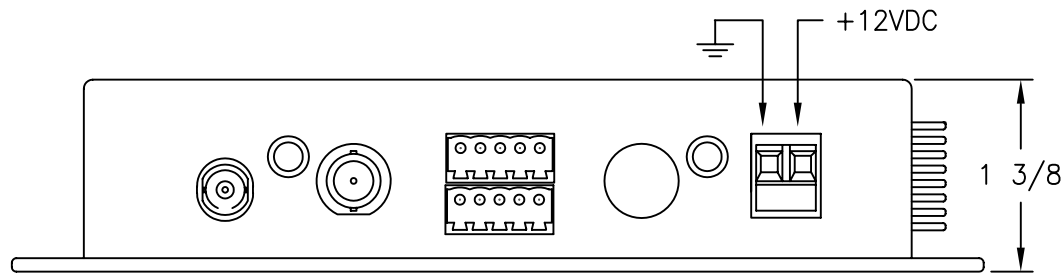

VLI - VIDEO LEVEL INDICATOR:  
 OLI - OPTICAL LEVEL INDICATOR:  
 INDICATOR IS GREEN WHEN PROPER  
 LEVEL IS PRESENT. IT IS RED WHEN  
 SIGNAL IS MISSING OR AT INCORRECT  
 LEVEL.

NOTE:  
 MOUNTING DIMENSIONS  
 3 1/4" x 6 1/4" O.C.

 american fibertek 120 BELMONT DRIVE SOMERSET N.J.	DATE: 05 JUNE 08		MT-1890-12VDC CUSTOMER ASSEMBLY DRAWING		
	ACAD FN.: MT-1890-12VDC CC				
SCALE: 1:.075	DWG BY: BLB	DWG. NO.:	SH. 1 OF 1	REV.:	CHK.: