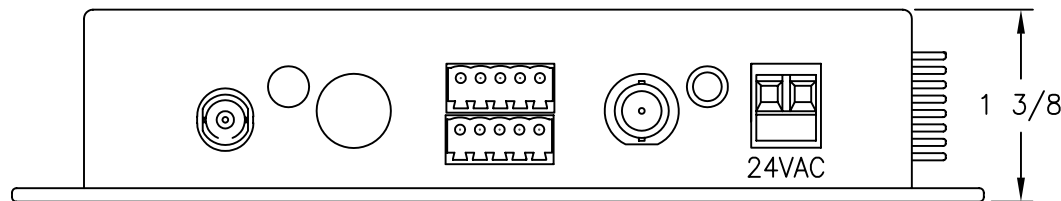

OLI - OPTICAL LEVEL INDICATOR:
 INDICATOR IS GREEN WHEN PROPER
 LEVEL IS PRESENT. IT IS RED WHEN
 SIGNAL IS MISSING OR AT INCORRECT
 LEVEL.

24VAC

NOTE:
 MOUNTING DIMENSIONS
 3 1/4" x 6 1/4" O.C.

 american fibertek 120 BELMONT DRIVE SOMERSET N.J.	DATE: 22 JUNE 09		MR-1990 CUSTOMER ASSEMBLY DRAWING		
	ACAD FN.: MR-1990 CC				
	SCALE: 1:.075	DWG BY: BLB	DWG. NO.:	SH. 1 OF 1	REV.: