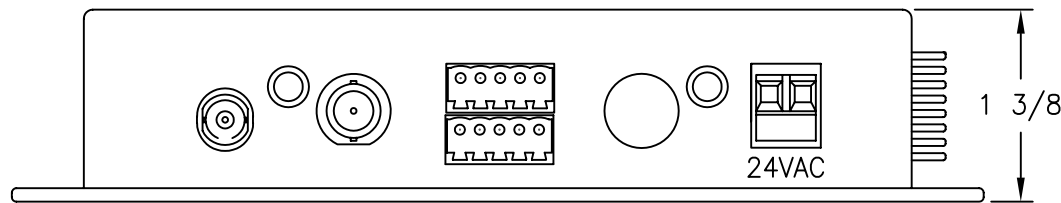

VLI - VIDEO LEVEL INDICATOR:  
OLI - OPTICAL LEVEL INDICATOR:  
INDICATOR IS GREEN WHEN PROPER  
LEVEL IS PRESENT. IT IS RED WHEN  
SIGNAL IS MISSING OR AT INCORRECT  
LEVEL.

24VAC

NOTE:  
MOUNTING DIMENSIONS  
3 1/4" x 6 1/4" O.C.