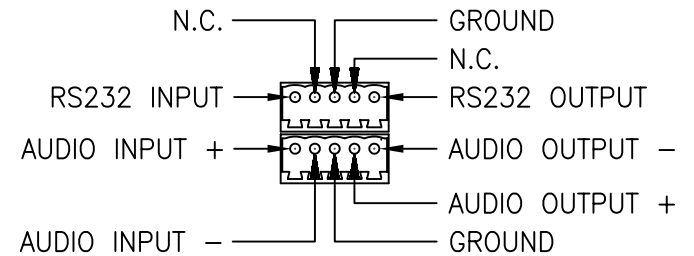

VLI - VIDEO LEVEL INDICATOR:
 OLI - OPTICAL LEVEL INDICATOR:
 INDICATOR IS GREEN WHEN PROPER
 LEVEL IS PRESENT. IT IS RED WHEN
 SIGNAL IS MISSING OR AT INCORRECT
 LEVEL.

24VAC

NOTE:
 MOUNTING DIMENSIONS
 3 1/4" x 6 1/4" O.C.

<p style="font-size: 2em; margin: 0;">afi</p> <p style="margin: 0;">american fibertek</p> <p style="margin: 0;">120 BELMONT DRIVE SOMERSET N.J.</p>		<p>DATE: 16 NOV 07</p> <p>ACAD FN.: MR-2380 CC</p> <p>SCALE: 1:.075</p>	<p>DWG BY: BLB</p>	<p style="font-size: 1.2em; margin: 0;">MR-2380</p> <p style="font-size: 1.2em; margin: 0;">CUSTOMER ASSEMBLY DRAWING</p>		<p>DWG. NO.:</p>	<p>REV.:</p>	<p>CHK.: <i>JK</i></p>
				SH. 1 OF				