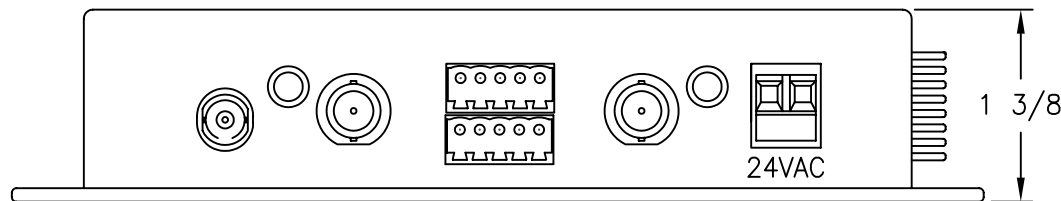

VLI - VIDEO LEVEL INDICATOR:
 OLI - OPTICAL LEVEL INDICATOR:
 INDICATOR IS GREEN WHEN PROPER
 LEVEL IS PRESENT. IT IS RED WHEN
 SIGNAL IS MISSING OR AT INCORRECT
 LEVEL.

24VAC

NOTE:
 MOUNTING DIMENSIONS
 3 1/4" x 6 1/4" O.C.

<p style="font-size: 2em; margin: 0;">afi</p> <p style="margin: 0;">american fibertek</p> <p style="margin: 0;">120 BELMONT DRIVE SOMERSET N.J.</p>		<p>DATE: 16 NOV 07</p> <p>ACAD FN.: MR-2380 CC</p> <p>SCALE: 1:.075</p>	<p>DWG BY: BLB</p>	<p style="font-size: 1.2em; margin: 0;">MR-2380</p> <p style="font-size: 1.2em; margin: 0;">CUSTOMER ASSEMBLY DRAWING</p>		<p>DWG. NO.:</p>	<p>REV.:</p>	<p>CHK.: <i>JK</i></p>
				SH. 1 OF				