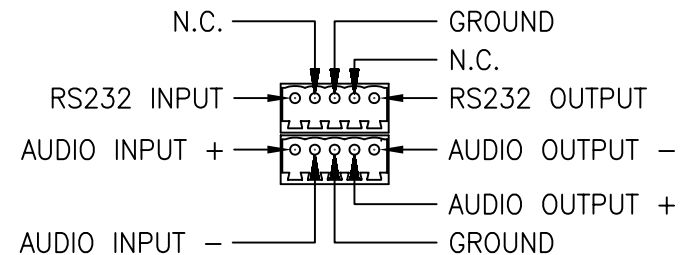

VLI - VIDEO LEVEL INDICATOR:  
 OLI - OPTICAL LEVEL INDICATOR:  
 INDICATOR IS GREEN WHEN PROPER  
 LEVEL IS PRESENT. IT IS RED WHEN  
 SIGNAL IS MISSING OR AT INCORRECT  
 LEVEL.

NOTE:  
 MOUNTING DIMENSIONS  
 3 1/4" x 6 1/4" O.C.

 american fibertek 120 BELMONT DRIVE SOMERSET N.J.	DATE: 18 JAN 10		MR-2380-12VDC CUSTOMER ASSEMBLY DRAWING		
	ACAD FN.: MR-2380-12VDC CC				
	SCALE: 1:.075	DWG BY: BLB	DWG. NO.:	SH. 1 OF	REV.: