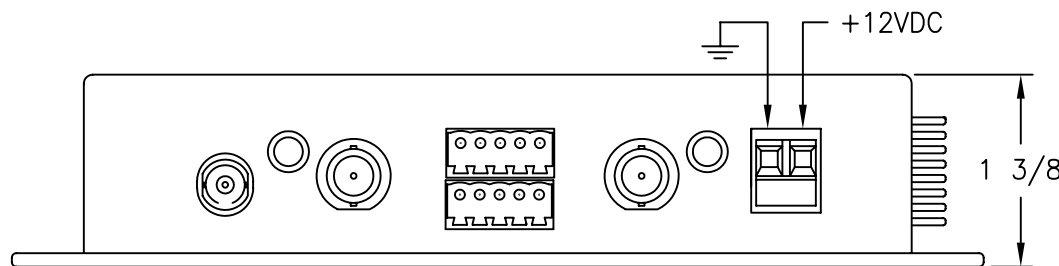

VLI - VIDEO LEVEL INDICATOR:  
 OLI - OPTICAL LEVEL INDICATOR:  
 INDICATOR IS GREEN WHEN PROPER  
 LEVEL IS PRESENT. IT IS RED WHEN  
 SIGNAL IS MISSING OR AT INCORRECT  
 LEVEL.

NOTE:  
 MOUNTING DIMENSIONS  
 3 1/4" x 6 1/4" O.C.

 american fibertek 120 BELMONT DRIVE SOMERSET N.J.	DATE: 18 JAN 10		MR-2380-12VDC CUSTOMER ASSEMBLY DRAWING		
	ACAD FN.: MR-2380-12VDC CC				
	SCALE: 1:.075	DWG BY: BLB	DWG. NO.:	SH. 1 OF	REV.: