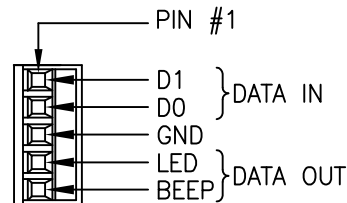

DATA INDICATORS:

INDICATOR IS GREEN WHEN DATA ACTIVITY IS PRESENT. OFF WHEN NO DATA ACTIVITY IS PRESENT.

OLI – OPTICAL LEVEL INDICATOR:

INDICATOR IS GREEN WHEN PROPER LEVEL IS PRESENT. IT IS RED WHEN SIGNAL IS MISSING OR AT AN INCORRECT LEVEL.

CONTACT IN/OUT INDICATORS:

INDICATOR IS GREEN WHEN THE CONTACT IS CLOSED, OFF WHEN CONTACT IS OPEN.

DATA CONNECTIONS

CONTACT CONNECTIONS

 american fibertek 120 BELMONT DRIVE SOMERSET N.J.	DATE: 17 FEB 15		MTX-479	
	ACAD FN.: MTX-479 CC		CUSTOMER ASSEMBLY DRAWING	
	SCALE: NONE	DWG BY: BLB	DWG. NO.:	SH. OF