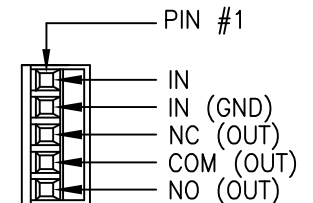

DATA INDICATORS:

INDICATOR IS GREEN WHEN DATA ACTIVITY IS PRESENT. OFF WHEN NO DATA ACTIVITY IS PRESENT.

OLI – OPTICAL LEVEL INDICATOR:

INDICATOR IS GREEN WHEN PROPER LEVEL IS PRESENT. IT IS RED WHEN SIGNAL IS MISSING OR AT AN INCORRECT LEVEL.

CONTACT IN/OUT INDICATORS:

INDICATOR IS GREEN WHEN THE CONTACT IS CLOSED, OFF WHEN CONTACT IS OPEN.

DATA CONNECTIONS

CONTACT CONNECTIONS

 american fibertek 120 BELMONT DRIVE SOMERSET N.J.	DATE: 17 FEB 15		MTX-479	
	ACAD FN.: MTX-479 CC		CUSTOMER ASSEMBLY DRAWING	
	SCALE: NONE	DWG BY: BLB	DWG. NO.:	SH. OF