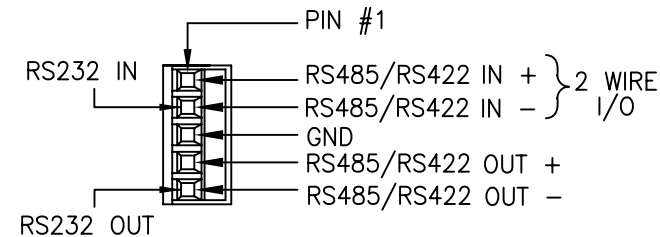

DATA TX/RX INDICATORS:
 INDICATOR IS GREEN WHEN DATA ACTIVITY IS PRESENT.
 OFF WHEN NO DATA ACTIVITY IS PRESENT.

OLI – OPTICAL LEVEL INDICATOR:
 INDICATOR IS GREEN WHEN PROPER LEVEL IS PRESENT.
 IT IS RED WHEN SIGNAL IS MISSING OR AT AN INCORRECT LEVEL.

DATA SWITCH SETTINGS						
1	2	3	4	5	6	ON=DOWN / OFF=UP
ON	ON	OFF	ON	ON	OFF	RS485-4W / MANCHESTER (FACTORY SHIPPED)
OFF	ON	ON	OFF	ON	ON	RS485-2W
ON	OFF	OFF	ON	OFF	OFF	RS422
OFF	OFF	OFF	OFF	OFF	OFF	RS232
DATA 2			DATA 1			

DATA CONNECTIONS

 120 BELMONT DRIVE SOMERSET N.J.	DATE:	19 AUG 09	MRX-482 CUSTOMER ASSEMBLY DRAWING			
	ACAD FN.:	MRX-482 CC				
	SCALE:	DWG BY:	DWG. NO.:	SH.	OF	REV.:
NONE	CLQ					