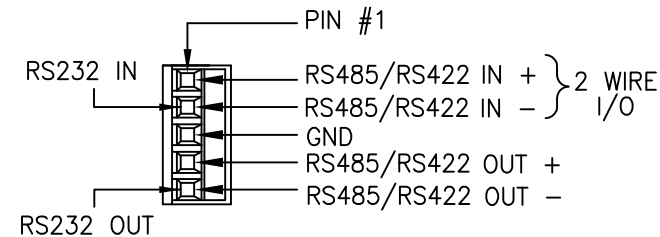

DATA TX/RX INDICATORS:
 INDICATOR IS GREEN WHEN DATA ACTIVITY IS PRESENT.
 OFF WHEN NO DATA ACTIVITY IS PRESENT.

OLI - OPTICAL LEVEL INDICATOR:
 INDICATOR IS GREEN WHEN PROPER LEVEL IS PRESENT.
 IT IS RED WHEN SIGNAL IS MISSING OR AT AN INCORRECT LEVEL.

DATA SWITCH SETTINGS						
1	2	3	4	5	6	ON=DOWN / OFF=UP
ON	ON	OFF	ON	ON	OFF	RS485-4W / MANCHESTER (FACTORY SHIPPED)
OFF	ON	ON	OFF	ON	ON	RS485-2W
ON	OFF	OFF	ON	OFF	OFF	RS422
OFF	OFF	OFF	OFF	OFF	OFF	RS232
DATA 2			DATA 1			

DATA CONNECTIONS

 120 BELMONT DRIVE SOMERSET N.J.	DATE:	30 MAR 15		MRX-482SL CUSTOMER ASSEMBLY DRAWING	
	ACAD FN.:	MRX-482SL CC			
	SCALE:	DWG BY:	DWG. NO.:	SH. OF	REV.:
NONE	CLQ				8