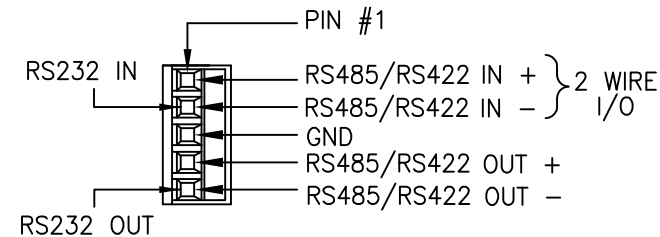

DATA TX/RX INDICATORS:
 INDICATOR IS GREEN WHEN DATA ACTIVITY IS PRESENT.
 OFF WHEN NO DATA ACTIVITY IS PRESENT.

OLI - OPTICAL LEVEL INDICATOR:
 INDICATOR IS GREEN WHEN PROPER LEVEL IS PRESENT.
 IT IS RED WHEN SIGNAL IS MISSING OR AT AN INCORRECT LEVEL.

DATA SWITCH SETTINGS						
1	2	3	4	5	6	ON=DOWN / OFF=UP
ON	ON	OFF	ON	ON	OFF	RS485-4W / MANCHESTER (FACTORY SHIPPED)
OFF	ON	ON	OFF	ON	ON	RS485-2W
ON	OFF	OFF	ON	OFF	OFF	RS422
OFF	OFF	OFF	OFF	OFF	OFF	RS232
DATA 2			DATA 1			

DATA CONNECTIONS

 120 BELMONT DRIVE SOMERSET N.J.	DATE:	30 MAR 15		MTX-482SL CUSTOMER ASSEMBLY DRAWING	
	ACAD FN.:	MTX-482SL CC			
	SCALE:	DWG BY:	DWG. NO.:	SH. OF	REV.:
NONE	CLQ				8K