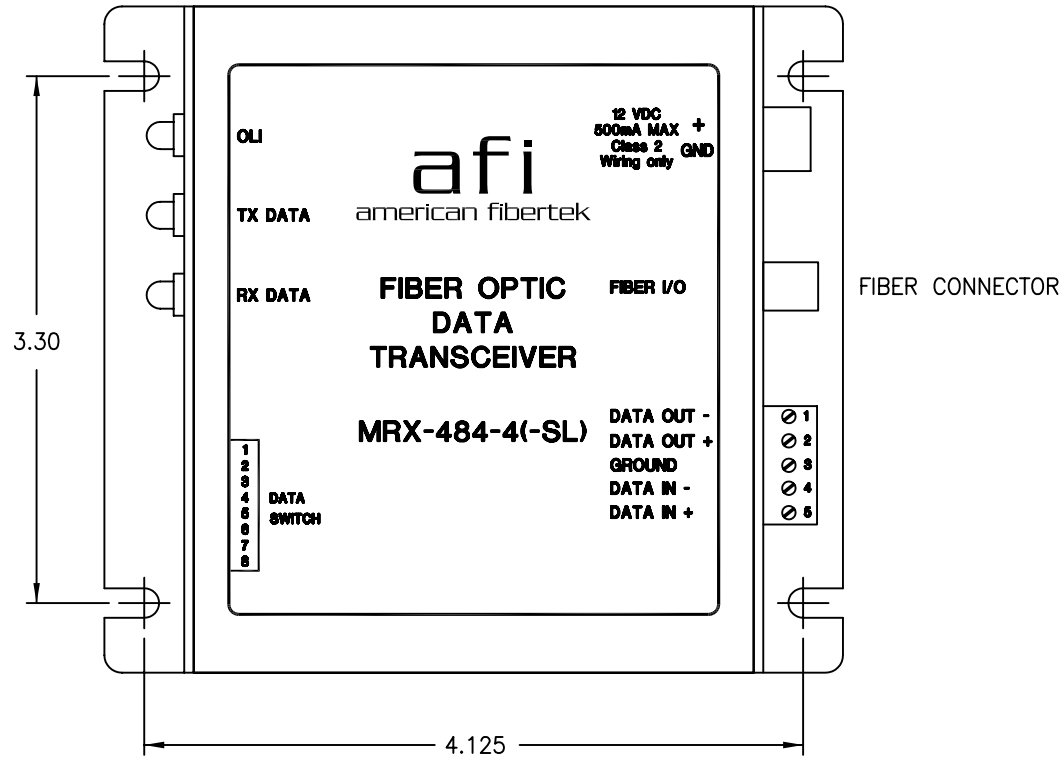

OLI – OPTICAL LEVEL INDICATOR:
 INDICATOR IS GREEN WHEN PROPER
 LEVEL IS PRESENT. IT IS RED WHEN
 SIGNAL IS MISSING OR AT INCORRECT
 LEVEL.

DATA RX/TX:
 INDICATORS ARE GREEN AND INDICATE
 DATA ACTIVITY. INDICATORS ARE OFF
 WHEN NO ACTIVITY IS PRESENT.

DATA SWITCH								
1	2	3	4	5	6	7	8	ON=DOWN / OFF=UP
OFF	OFF	OFF	ON	OFF	OFF	OFF	OFF	RS485-4W / RS422

 120 BELMONT DRIVE SOMERSET N.J.	DATE: 16 APR 12		MRX-484(-SL) CUSTOMER CONNECTION			
	ACAD FN: MRX-484(-SL) CC					
	SCALE: NONE	DWG BY: CLQ	DWG. NO.:	SH. OF	REV.:	CHK.: SK