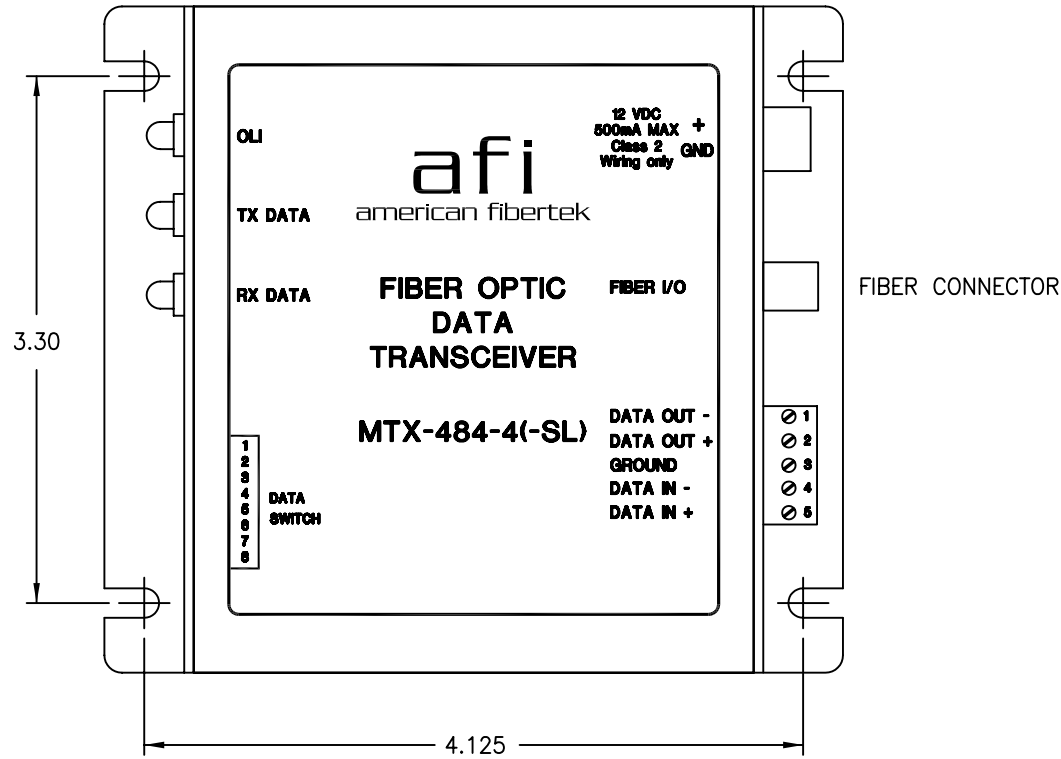

OLI – OPTICAL LEVEL INDICATOR:
 INDICATOR IS GREEN WHEN PROPER
 LEVEL IS PRESENT. IT IS RED WHEN
 SIGNAL IS MISSING OR AT INCORRECT
 LEVEL.

DATA RX/TX:
 INDICATORS ARE GREEN AND INDICATE
 DATA ACTIVITY. INDICATORS ARE OFF
 WHEN NO ACTIVITY IS PRESENT.

SWITCH S1 LEGEND								
1	2	3	4	5	6	7	8	ON=DOWN / OFF=UP
OFF	OFF	OFF	ON	OFF	OFF	OFF	OFF	RS485-4W / RS422

 afi american fibertek 120 BELMONT DRIVE SOMERSET N.J.	DATE: 16 APR 12		MTX-484-4(-SL) CUSTOMER CONNECTION			
	ACAD FN: MTX-484(-SL) CC					
	SCALE: NONE	DWG BY: CLQ	DWG. NO.:	SH. OF	REV.:	CHK.: <i>SK</i>