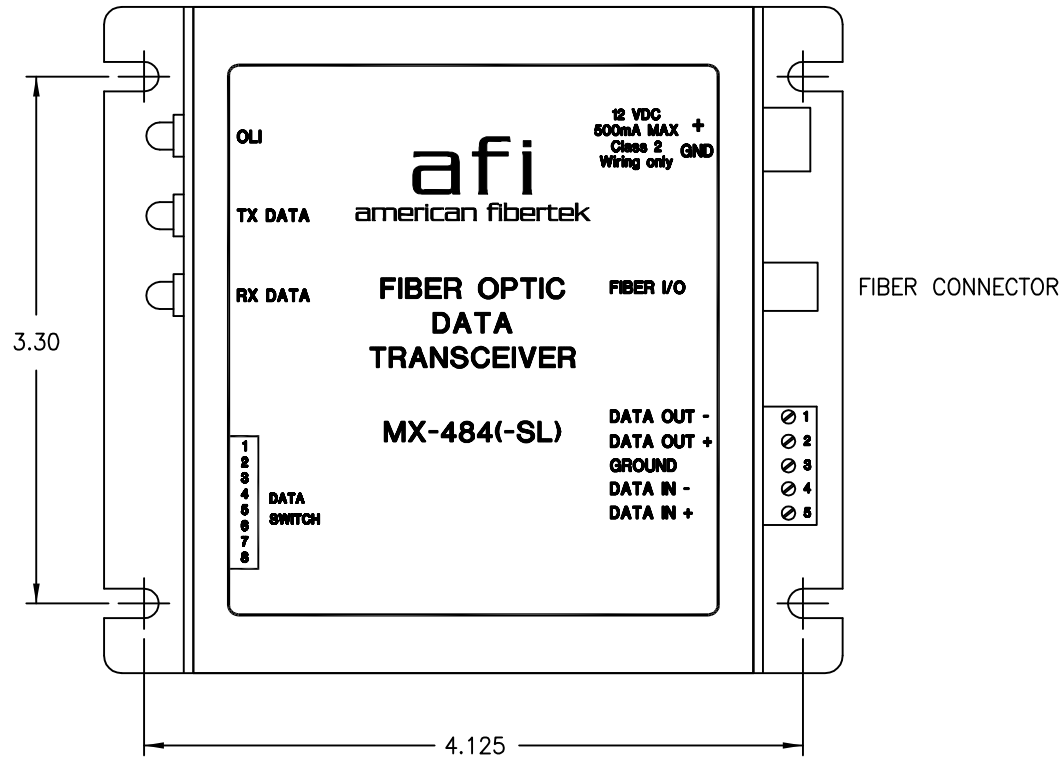

OLI – OPTICAL LEVEL INDICATOR:
 INDICATOR IS GREEN WHEN PROPER
 LEVEL IS PRESENT. IT IS RED WHEN
 SIGNAL IS MISSING OR AT INCORRECT
 LEVEL.

DATA RX/TX:
 INDICATORS ARE GREEN AND INDICATE
 DATA ACTIVITY. INDICATORS ARE OFF
 WHEN NO ACTIVITY IS PRESENT.

SWITCH S1 LEGEND								
1	2	3	4	5	6	7	8	ON=DOWN / OFF=UP
OFF	OFF	OFF	ON	OFF	OFF	OFF	OFF	RS485-4W / RS422

 120 BELMONT DRIVE SOMERSET N.J.	DATE: 08 OCT 13	MX-484(-SL) CUSTOMER CONNECTION			
	ACAD FN: MX-484(-SL) CC				
	SCALE: NONE	DWG BY: BLB	DWG. NO.:	SH. OF	REV.: