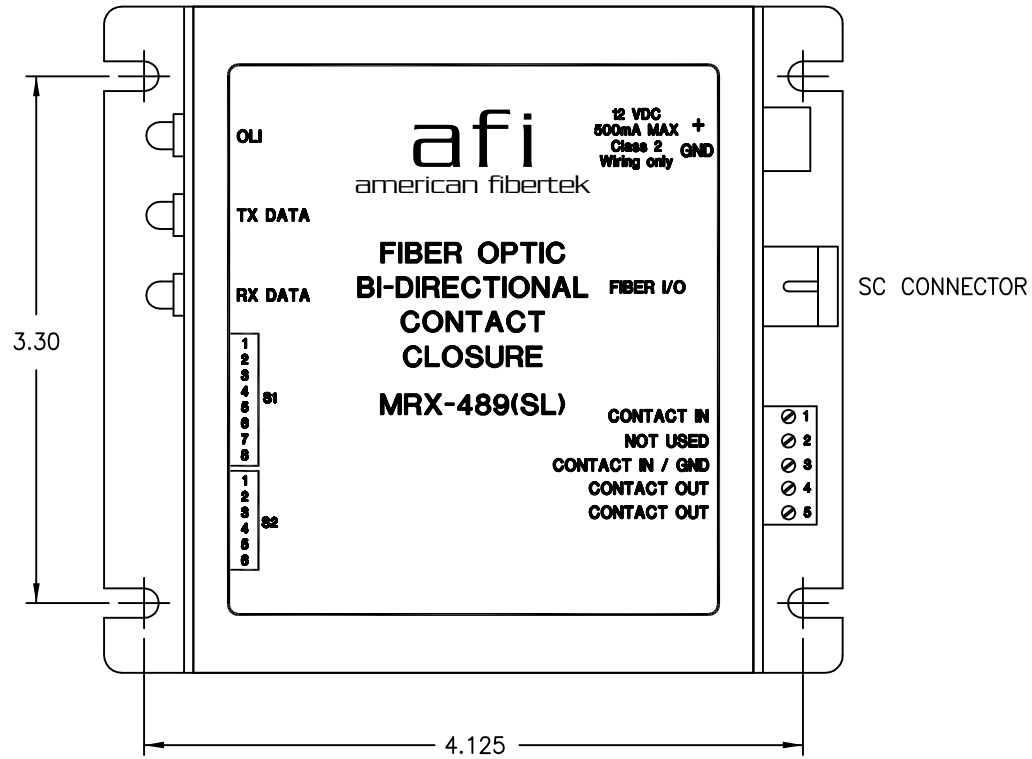

OLI – OPTICAL LEVEL INDICATOR:  
 INDICATOR IS GREEN WHEN PROPER  
 LEVEL IS PRESENT. IT IS RED WHEN  
 SIGNAL IS MISSING OR AT INCORRECT  
 LEVEL.

CONTACT RX/TX:  
 INDICATORS ARE GREEN WHEN CONTACTS  
 ARE CLOSED, OFF WHEN CONTACTS ARE  
 OPEN.

SWITCH S1 LEGEND								
1	2	3	4	5	6	7	8	ON=DOWN / OFF=UP
<b>ON</b>	<b>OFF</b>	<b>ON</b>	<b>OFF</b>	<b>OFF</b>	<b>OFF</b>	<b>ON</b>	<b>ON</b>	<b>FACTORY SHIPPED</b>

SWITCH S2 LEGEND								
1	2	3	4	5	6	7	8	ON=DOWN / OFF=UP
<b>OFF</b>	<b>OFF</b>	<b>OFF</b>	<b>OFF</b>	<b>OFF</b>	<b>OFF</b>	<b>OFF</b>	<b>OFF</b>	<b>FACTORY SHIPPED</b>