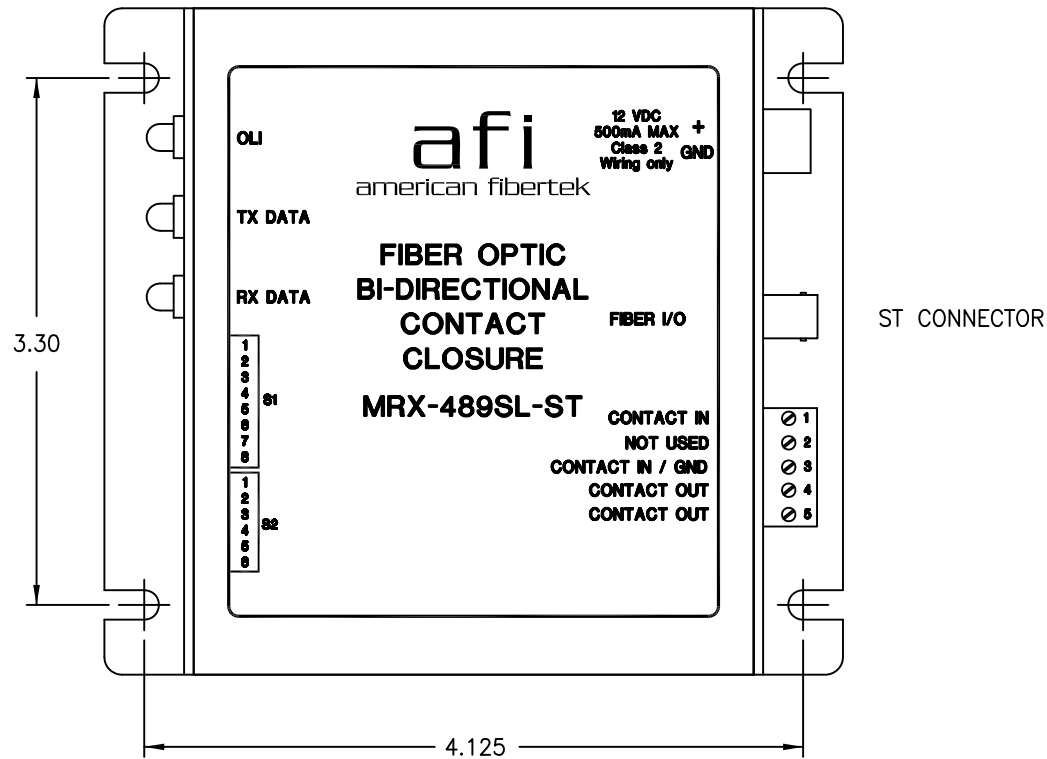

OLI – OPTICAL LEVEL INDICATOR:
 INDICATOR IS GREEN WHEN PROPER
 LEVEL IS PRESENT. IT IS RED WHEN
 SIGNAL IS MISSING OR AT INCORRECT
 LEVEL.

CONTACT RX/TX:
 INDICATORS ARE GREEN WHEN CONTACTS
 ARE CLOSED, OFF WHEN CONTACTS ARE
 OPEN.

SWITCH S1 LEGEND								
1	2	3	4	5	6	7	8	ON=DOWN / OFF=UP
ON	OFF	ON	OFF	OFF	OFF	ON	ON	FACTORY SHIPPED

SWITCH S2 LEGEND								
1	2	3	4	5	6	7	8	ON=DOWN / OFF=UP
OFF	OFF	OFF	OFF	OFF	OFF	OFF	OFF	FACTORY SHIPPED