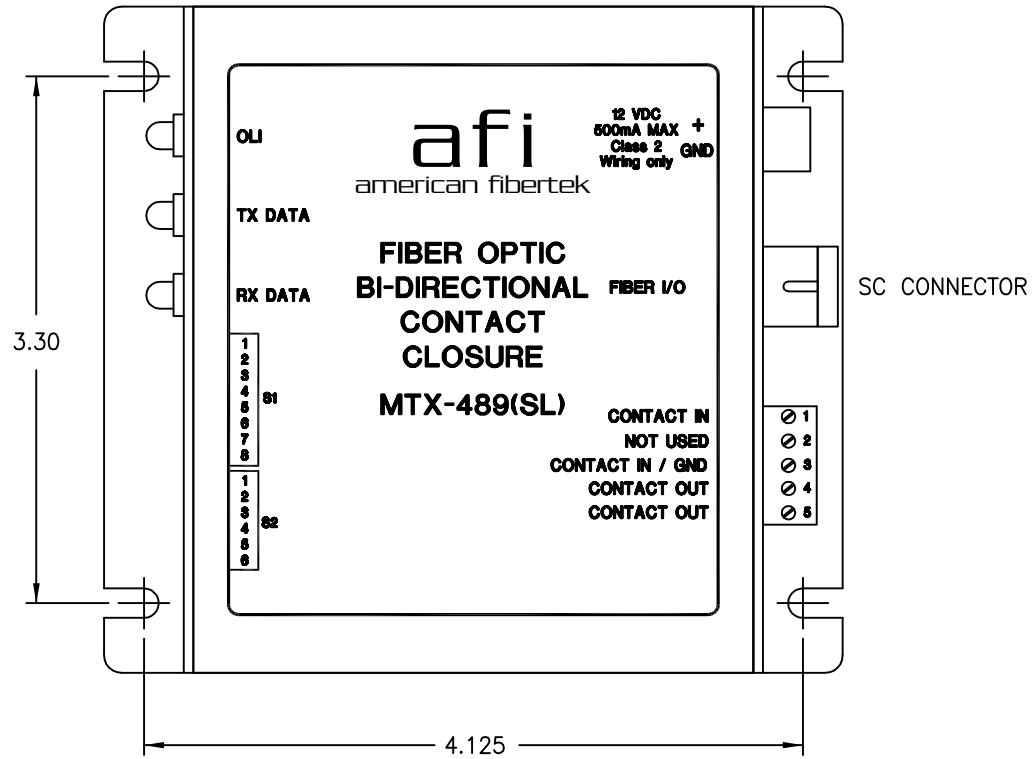

OLI – OPTICAL LEVEL INDICATOR:  
 INDICATOR IS GREEN WHEN PROPER  
 LEVEL IS PRESENT. IT IS RED WHEN  
 SIGNAL IS MISSING OR AT INCORRECT  
 LEVEL.

CONTACT RX/TX:  
 INDICATORS ARE GREEN WHEN CONTACTS  
 ARE CLOSED, OFF WHEN CONTACTS ARE  
 OPEN.

SWITCH S1 LEGEND								
1	2	3	4	5	6	7	8	ON=DOWN / OFF=UP
<b>ON</b>	<b>OFF</b>	<b>ON</b>	<b>OFF</b>	<b>OFF</b>	<b>OFF</b>	<b>ON</b>	<b>ON</b>	<b>FACTORY SHIPPED</b>

SWITCH S2 LEGEND								
1	2	3	4	5	6	7	8	ON=DOWN / OFF=UP
<b>OFF</b>	<b>OFF</b>	<b>OFF</b>	<b>OFF</b>	<b>OFF</b>	<b>OFF</b>	<b>OFF</b>	<b>OFF</b>	<b>FACTORY SHIPPED</b>