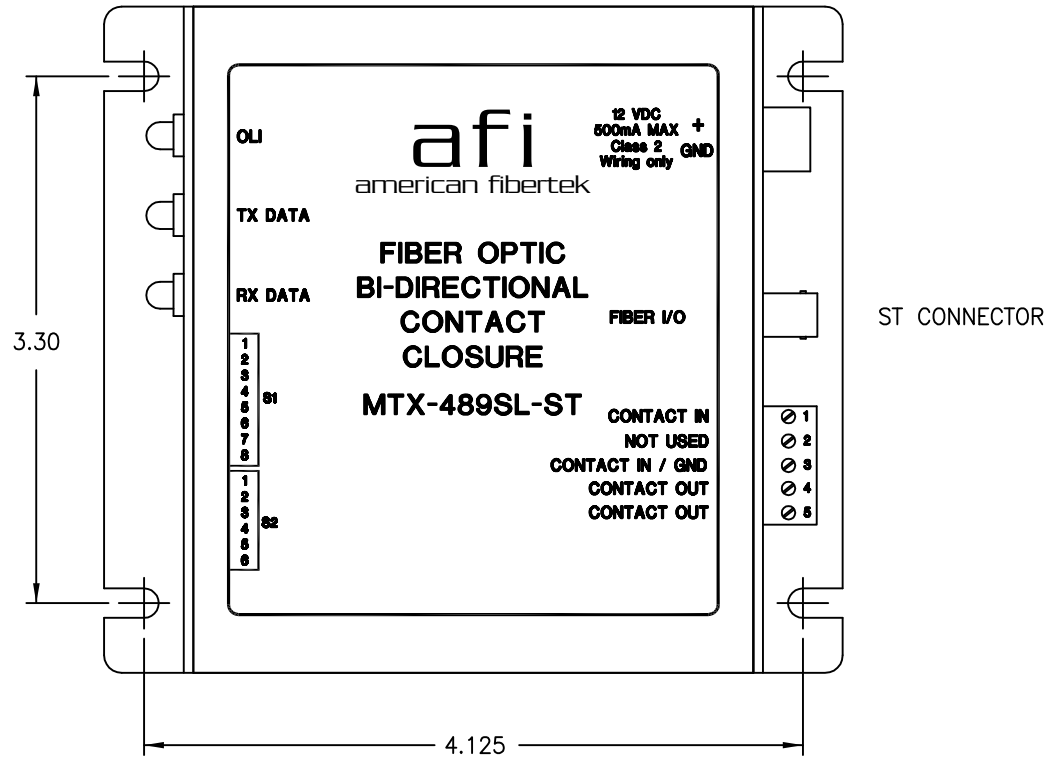

OLI – OPTICAL LEVEL INDICATOR:
 INDICATOR IS GREEN WHEN PROPER
 LEVEL IS PRESENT. IT IS RED WHEN
 SIGNAL IS MISSING OR AT INCORRECT
 LEVEL.

CONTACT RX/TX:
 INDICATORS ARE GREEN WHEN CONTACTS
 ARE CLOSED, OFF WHEN CONTACTS ARE
 OPEN.

SWITCH S1 LEGEND								
1	2	3	4	5	6	7	8	ON=DOWN / OFF=UP
ON	OFF	ON	OFF	OFF	OFF	ON	ON	FACTORY SHIPPED

SWITCH S2 LEGEND								
1	2	3	4	5	6	7	8	ON=DOWN / OFF=UP
OFF	OFF	OFF	OFF	OFF	OFF	OFF	OFF	FACTORY SHIPPED