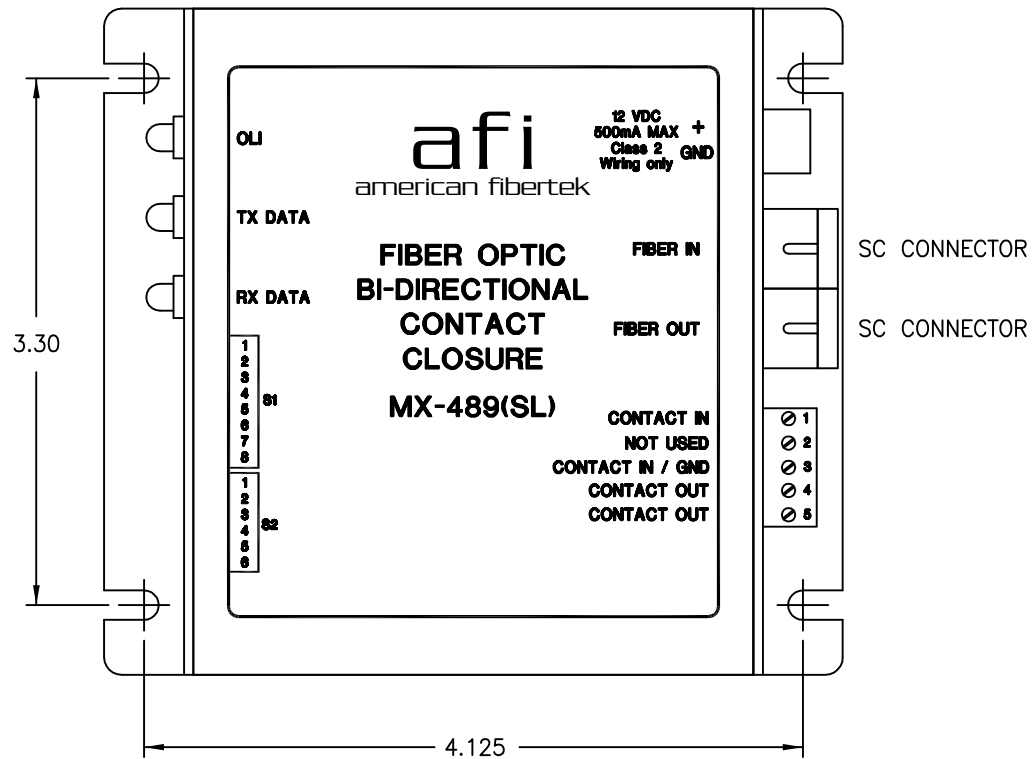

OLI – OPTICAL LEVEL INDICATOR:
INDICATOR IS GREEN WHEN PROPER
LEVEL IS PRESENT. IT IS RED WHEN
SIGNAL IS MISSING OR AT INCORRECT
LEVEL.

CONTACT RX/TX:
INDICATORS ARE GREEN WHEN CONTACTS
ARE CLOSED, OFF WHEN CONTACTS ARE
OPEN.

SWITCH S1 LEGEND								
1	2	3	4	5	6	7	8	ON=DOWN / OFF=UP
ON	OFF	ON	OFF	OFF	OFF	ON	ON	FACTORY SHIPPED

SWITCH S2 LEGEND						
1	2	3	4	5	6	ON=DOWN / OFF=UP
OFF	OFF	OFF	OFF	OFF	OFF	FACTORY SHIPPED

 120 BELMONT DRIVE SOMERSET N.J.	DATE:	29 AUG 16		MX-489(SL) CUSTOMER CONNECTION			
	ACAD FN:	MX-489(SL) CC					
	SCALE:	DWG BY:	DWG. NO.:	REV.:	CHK.:		
NONE	BLB				SH. OF		