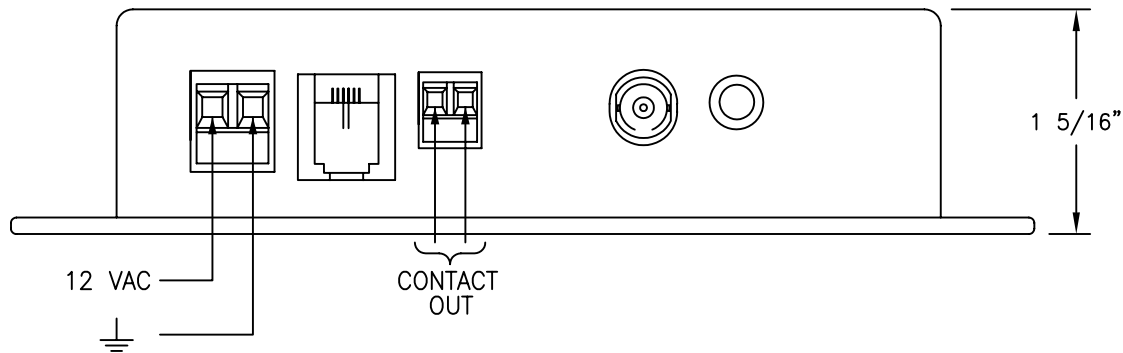

OLI – OPTICAL LEVEL INDICATOR:  
INDICATOR IS GREEN WHEN PROPER  
LEVEL IS PRESENT. IT IS RED WHEN  
SIGNAL IS MISSING OR AT INCORRECT  
LEVEL.

NOTE:  
MOUNTING DIMENSIONS  
2 1/4" x 5 3/8" O.C.

<p><b>afi</b> american fibertek 120 BELMONT DRIVE SOMERSET N.J.</p>	DATE: 30 APR 11		MR-86C		
	ACAD FN.: MR-86C CC		CUSTOMER ASSEMBLY DRAWING		
SCALE: NONE	DWG BY: BLB	DWG. NO.:	SH. OF	REV.:	CHK.: