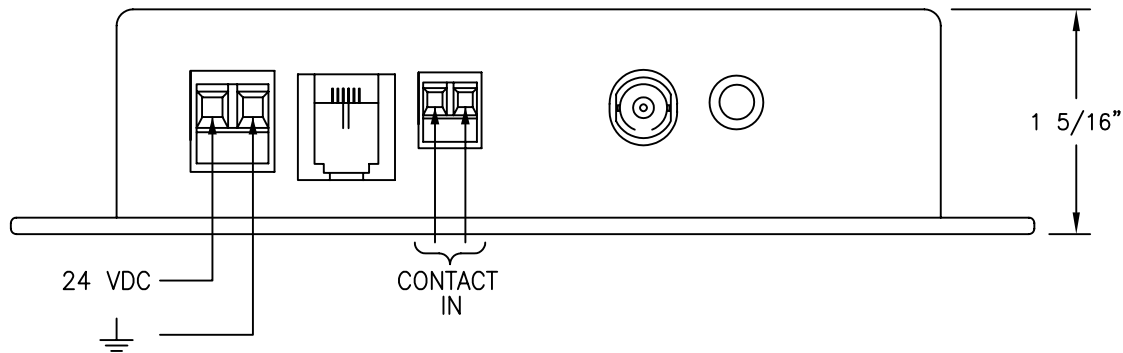

OLI – OPTICAL LEVEL INDICATOR:  
 INDICATOR IS GREEN WHEN PROPER  
 LEVEL IS PRESENT. IT IS RED WHEN  
 SIGNAL IS MISSING OR AT INCORRECT  
 LEVEL.

NOTE:  
 MOUNTING DIMENSIONS  
 2 1/4" x 5 3/8" O.C.

 american fibertek 120 BELMONT DRIVE SOMERSET N.J.	DATE: 12 JAN 10		MT-86-219 CUSTOMER ASSEMBLY DRAWING		
	ACAD FN.: MT-86-219 CC		DWG. NO.:	SH. OF	REV.:
	SCALE: NONE	DWG BY: BLB			