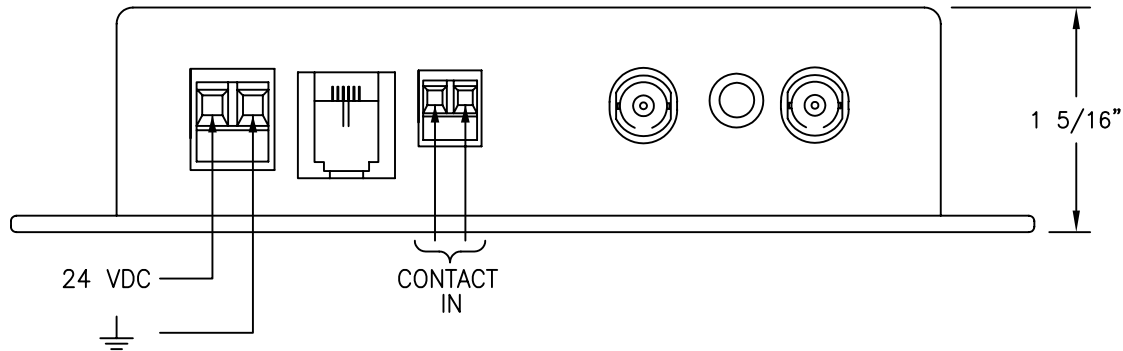

OLI – OPTICAL LEVEL INDICATOR:  
 INDICATOR IS GREEN WHEN PROPER  
 LEVEL IS PRESENT. IT IS RED WHEN  
 SIGNAL IS MISSING OR AT INCORRECT  
 LEVEL.

NOTE:  
 MOUNTING DIMENSIONS  
 2 1/4" x 5 3/8" O.C.

 american fibertek 120 BELMONT DRIVE SOMERSET N.J.	DATE: 08 FEB 08	MT-86-2F13 CUSTOMER ASSEMBLY DRAWING		
	ACAD FN.: MT-86-2F13 CC	DWG. NO.:	SH. OF	REV.:
	SCALE: NONE	DWG BY: BLB		CHK.: 