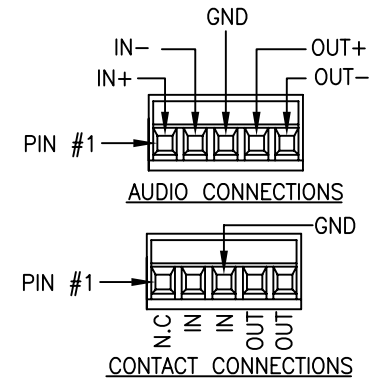

CONTACT TX/RX INDICATORS:

INDICATOR IS GREEN WHEN CONTACT IS CLOSED. OFF WHEN CONTACT IS OPEN.

AUDIO TX/RX INDICATORS:

INDICATOR IS GREEN WHEN PROPER SIGNAL LEVEL IS PRESENT. OFF WHEN SIGNAL MISSING OR AT AN INCORRECT LEVEL.

VLI - VIDEO LEVEL INDICATOR:

OLI - OPTICAL LEVEL INDICATOR:

SYNC - SYNC INDICATOR:

INDICATOR IS GREEN WHEN PROPER SIGNAL/LEVEL IS PRESENT. IT IS RED WHEN SIGNAL IS MISSING OR AT AN INCORRECT LEVEL.

 afi american fibertek 120 BELMONT DRIVE SOMERSET N.J.	DATE: 30 OCT 2009		RR-89A-AX-SL CUSTOMER ASSEMBLY DRAWING		
	ACAD FN.: RR-89A-AX-SL CC				
	SCALE: NONE	DWG BY: CLQ	DWG. NO.:	SH. 1 OF 2	REV.:

afi american fibertek 120 BELMONT DRIVE SOMERSET N.J.	DATE: 30 OCT 09	RR-89A-AX-SL CUSTOMER ASSEMBLY DRAWING			
	ACAD FN.: RR-89A-AX-SL CC				
	SCALE: NONE	DWG BY: CLQ	DWG. NO.:	SH. 2 OF 2	REV.: