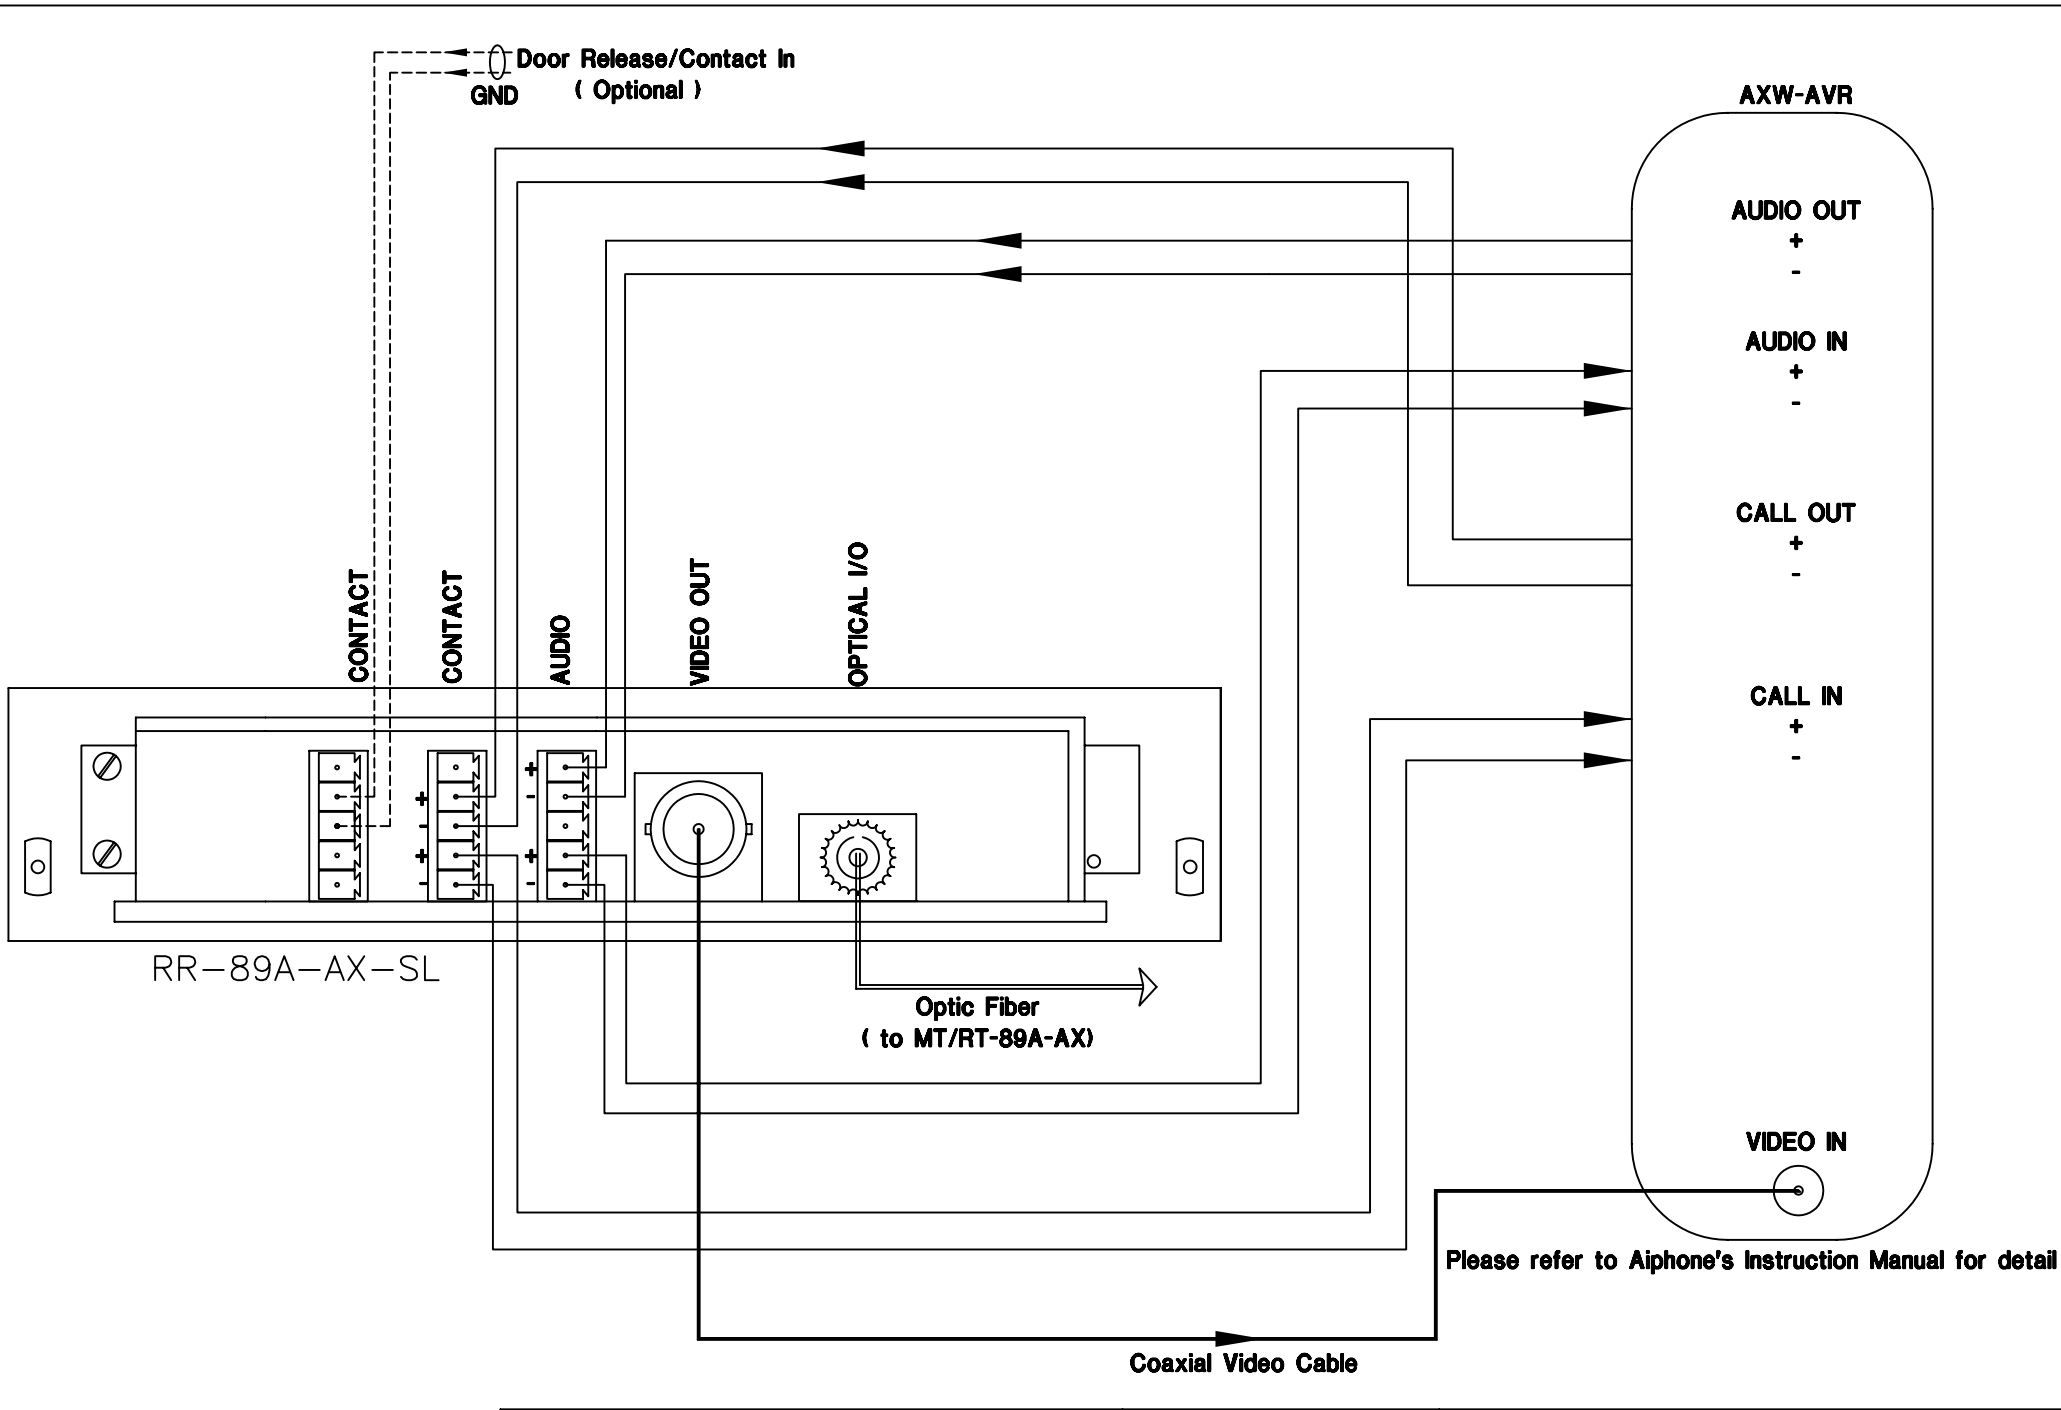

CONTACT TX/RX INDICATORS:

INDICATOR IS GREEN WHEN CONTACT IS CLOSED. OFF WHEN CONTACT IS OPEN.

AUDIO TX/RX INDICATORS:

INDICATOR IS GREEN WHEN PROPER SIGNAL LEVEL IS PRESENT. OFF WHEN SIGNAL MISSING OR AT AN INCORRECT LEVEL.

VLI - VIDEO LEVEL INDICATOR:

OLI - OPTICAL LEVEL INDICATOR:

SYNC - SYNC INDICATOR:

INDICATOR IS GREEN WHEN PROPER SIGNAL/LEVEL IS PRESENT. IT IS RED WHEN SIGNAL IS MISSING OR AT AN INCORRECT LEVEL.

 afi american fibertek 120 BELMONT DRIVE SOMERSET N.J.	DATE: 30 OCT 2009		RR-89A-AX-SL CUSTOMER ASSEMBLY DRAWING		
	ACAD FN.: RR-89A-AX-SL CC				
	SCALE: NONE	DWG BY: CLQ	DWG. NO.:	SH. 1 OF 2	REV.:

afi american fibertek 120 BELMONT DRIVE SOMERSET N.J.	DATE: 30 OCT 09	RR-89A-AX-SL CUSTOMER ASSEMBLY DRAWING			
	ACAD FN.: RR-89A-AX-SL CC				
	SCALE: NONE	DWG BY: CLQ	DWG. NO.:	SH. 2 OF 2	REV.: