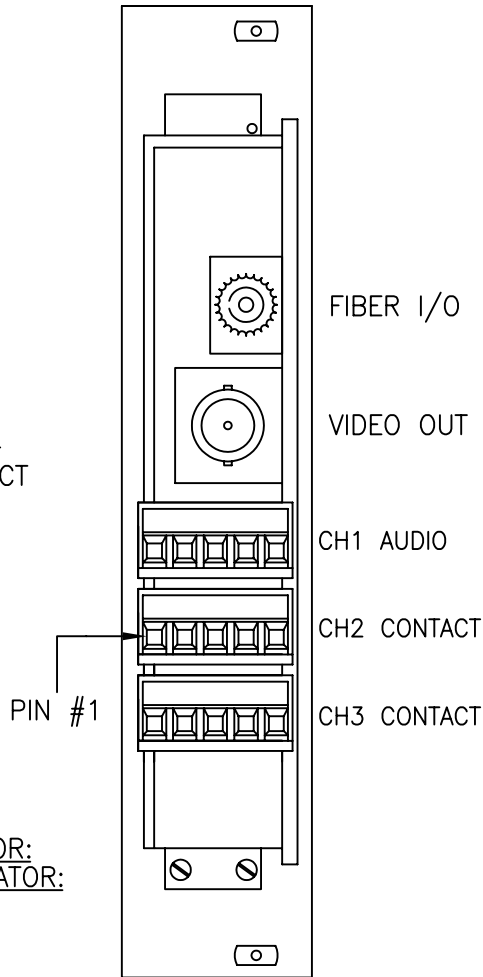

CONTACT TX/RX INDICATORS:

INDICATOR IS GREEN WHEN CONTACT IS CLOSED. OFF WHEN CONTACT IS OPEN.

AUDIO TX/RX INDICATORS:

INDICATOR IS GREEN WHEN PROPER SIGNAL LEVEL IS PRESENT. OFF WHEN SIGNAL MISSING OR AT AN INCORRECT LEVEL.

VLI - VIDEO LEVEL INDICATOR:

OLI - OPTICAL LEVEL INDICATOR:

SYNC - SYNC INDICATOR:

INDICATOR IS GREEN WHEN PROPER SIGNAL/LEVEL IS PRESENT. IT IS RED WHEN SIGNAL IS MISSING OR AT AN INCORRECT LEVEL.

 afi american fibertek 120 BELMONT DRIVE SOMERSET N.J.	DATE: 30 OCT 2009		RR-89A-AX-SL CUSTOMER ASSEMBLY DRAWING		
	ACAD FN.: RR-89A-AX-SL CC				
	SCALE: NONE	DWG BY: CLQ	DWG. NO.:	SH. 1 OF 2	REV.:

afi american fibertek 120 BELMONT DRIVE SOMERSET N.J.	DATE: 30 OCT 09	RR-89A-AX-SL CUSTOMER ASSEMBLY DRAWING			
	ACAD FN.: RR-89A-AX-SL CC				
	SCALE: NONE	DWG BY: CLQ	DWG. NO.:	SH. 2 OF 2	REV.: