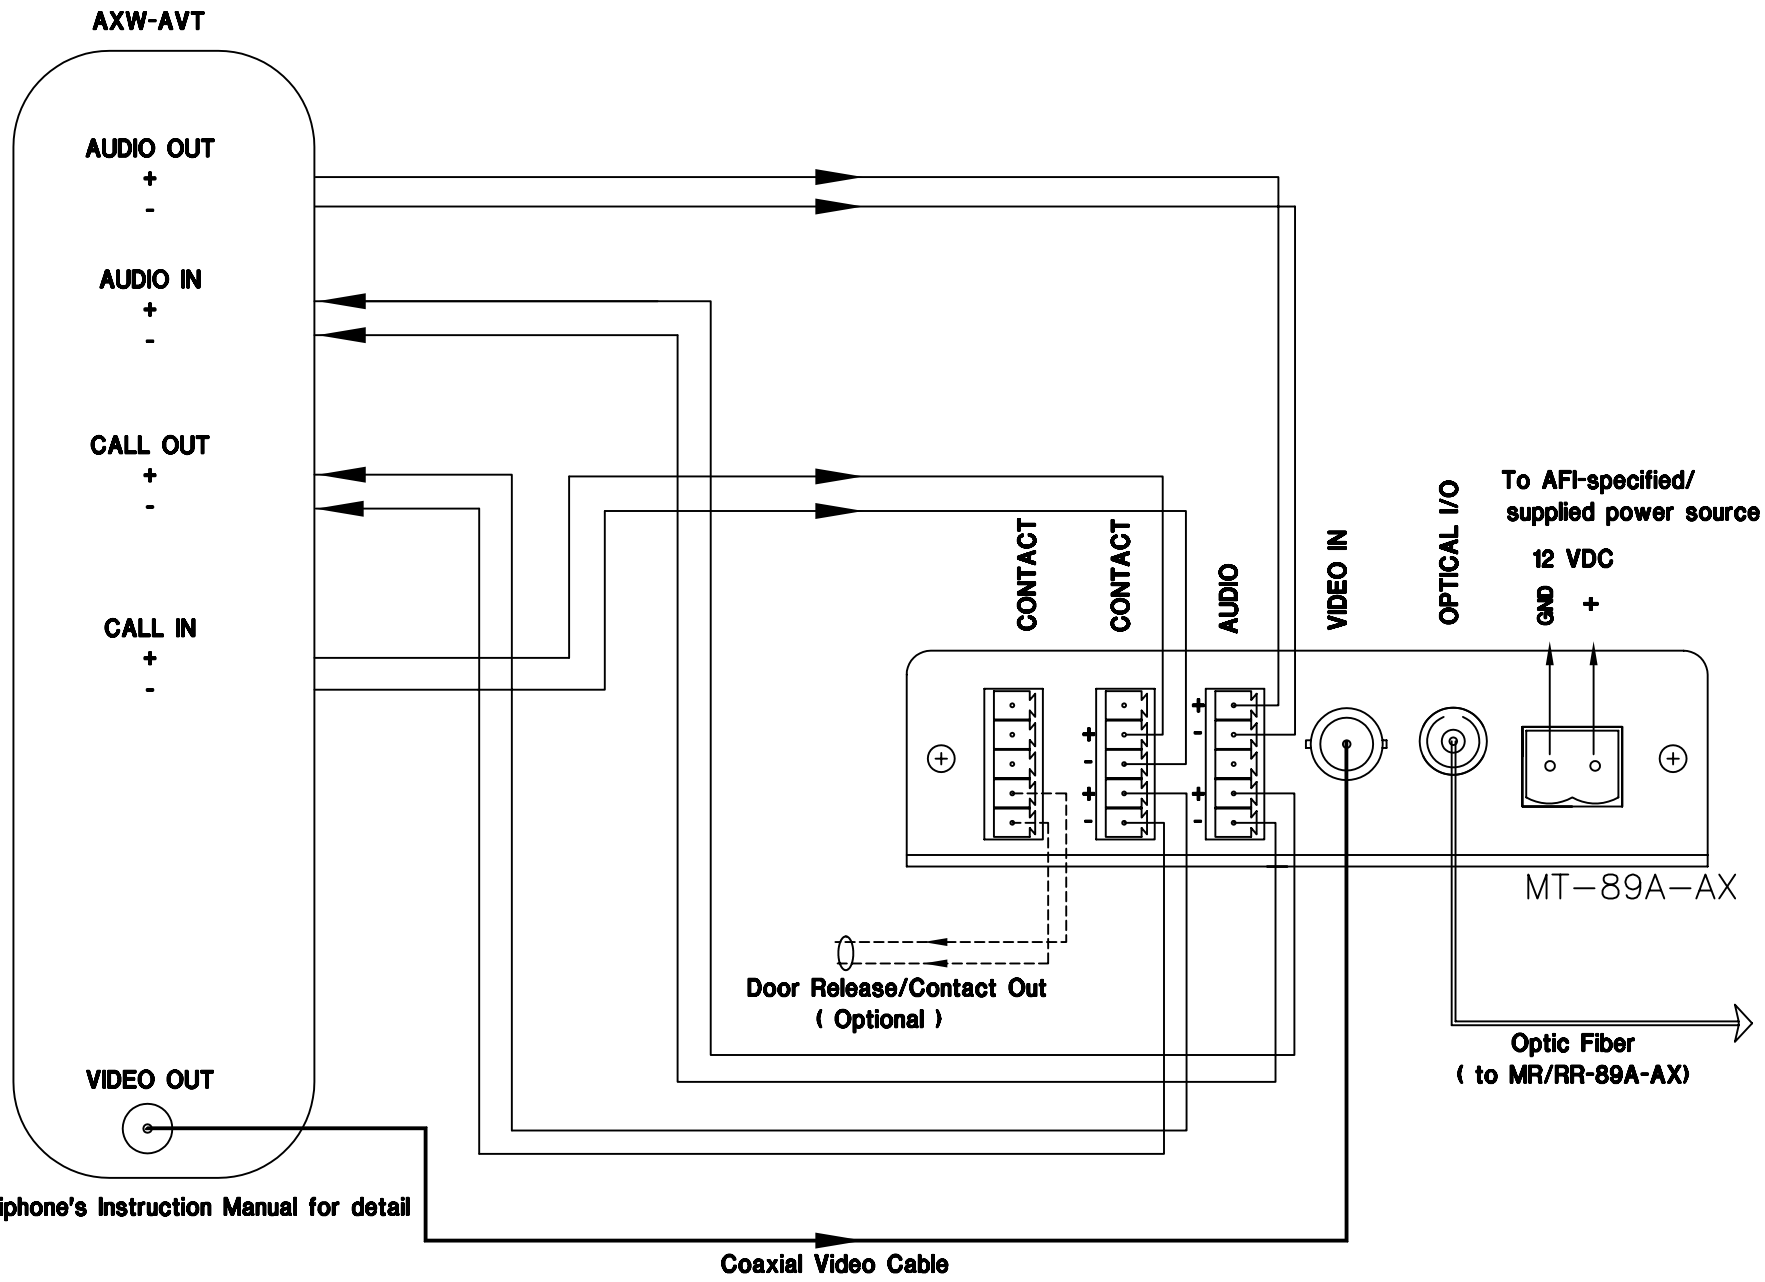

AUDIO TX/RX INDICATORS:

INDICATOR IS GREEN WHEN PROPER SIGNAL LEVEL IS PRESENT. OFF WHEN SIGNAL MISSING OR AT AN INCORRECT LEVEL.

CONTACT TX/RX INDICATORS:

INDICATOR IS GREEN WHEN CONTACT IS CLOSED. OFF WHEN CONTACT IS OPEN.

VLI - VIDEO LEVEL INDICATOR:

OLI - OPTICAL LEVEL INDICATOR:

SYNC - SYNC INDICATOR:

INDICATOR IS GREEN WHEN PROPER SIGNAL/LEVEL IS PRESENT. IT IS RED WHEN SIGNAL IS MISSING OR AT AN INCORRECT LEVEL.

 american fibertek 120 BELMONT DRIVE SOMERSET N.J.	DATE: 02 OCT 09		MT-89A-AX		
	ACAD FN.: MT-89A-AX CC		CUSTOMER ASSEMBLY DRAWING		
	SCALE: NONE	DWG BY: CLQ	DWG. NO.:	SH. 1 OF 2	REV.:

Please refer to Aiphone's Instruction Manual for detail

 afi american fibertek 120 BELMONT DRIVE SOMERSET N.J.	DATE: 26 OCT 09		MT-89A-AX		
	ACAD FN.: MT-89A-AX CC		CUSTOMER ASSEMBLY DRAWING		
	SCALE: NONE	DWG BY: CLQ	DWG. NO.:	SH. 2 OF 2	REV.: