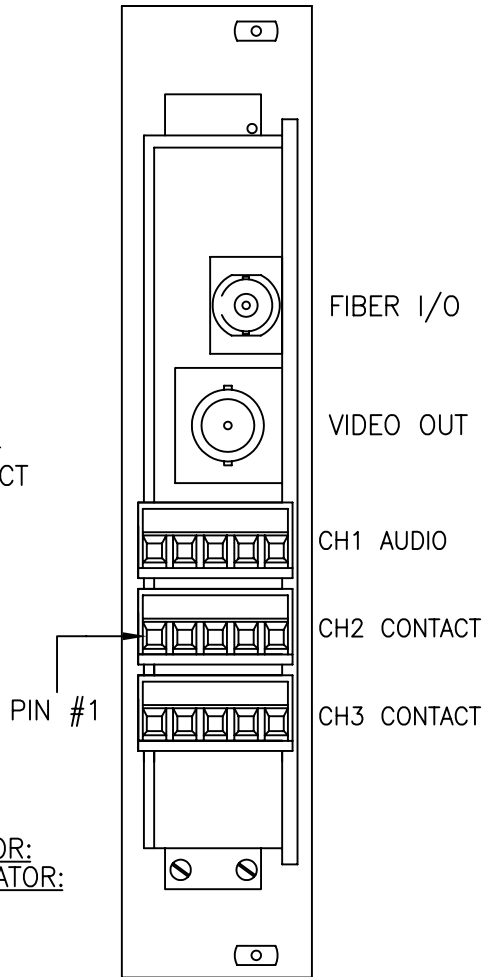

CONTACT TX/RX INDICATORS:

INDICATOR IS GREEN WHEN CONTACT IS CLOSED. OFF WHEN CONTACT IS OPEN.

AUDIO TX/RX INDICATORS:

INDICATOR IS GREEN WHEN PROPER SIGNAL LEVEL IS PRESENT. OFF WHEN SIGNAL MISSING OR AT AN INCORRECT LEVEL.

VLI - VIDEO LEVEL INDICATOR:

OLI - OPTICAL LEVEL INDICATOR:

SYNC - SYNC INDICATOR:

INDICATOR IS GREEN WHEN PROPER SIGNAL/LEVEL IS PRESENT. IT IS RED WHEN SIGNAL IS MISSING OR AT AN INCORRECT LEVEL.

 afi american fibertek 120 BELMONT DRIVE SOMERSET N.J.	DATE:	02 OCT 2009		RR-89A-AX	
	ACAD FN.:	RR-89A-AX CC		CUSTOMER ASSEMBLY DRAWING	
SCALE:	DWG BY:	DWG. NO.:	REV.:	CHK.:	
NONE	CLQ		SH. 1 OF 2		