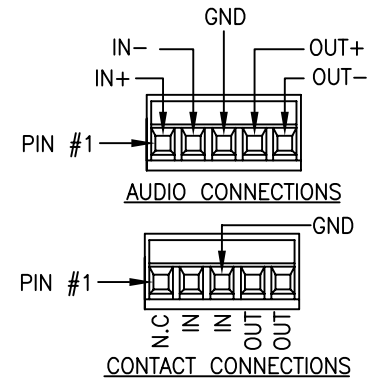

CONTACT TX/RX INDICATORS:

INDICATOR IS GREEN WHEN CONTACT IS CLOSED. OFF WHEN CONTACT IS OPEN.

AUDIO TX/RX INDICATORS:

INDICATOR IS GREEN WHEN PROPER SIGNAL LEVEL IS PRESENT. OFF WHEN SIGNAL MISSING OR AT AN INCORRECT LEVEL.

VLI - VIDEO LEVEL INDICATOR:

OLI - OPTICAL LEVEL INDICATOR:

SYNC - SYNC INDICATOR:

INDICATOR IS GREEN WHEN PROPER SIGNAL/LEVEL IS PRESENT. IT IS RED WHEN SIGNAL IS MISSING OR AT AN INCORRECT LEVEL.

 afi american fibertek 120 BELMONT DRIVE SOMERSET N.J.	DATE:	02 OCT 2009		RR-89A-AX	
	ACAD FN.:	RR-89A-AX CC		CUSTOMER ASSEMBLY DRAWING	
SCALE:	DWG BY:	DWG. NO.:	REV.:	CHK.:	
NONE	CLQ		SH. 1 OF 2		

 afi american fibertek 120 BELMONT DRIVE SOMERSET N.J.	DATE: 27 OCT 09		RR-89A-AX CUSTOMER ASSEMBLY DRAWING		
	ACAD FN.: RR-89A-AX CC				
	SCALE: NONE	DWG BY: CLQ	DWG. NO.:	SH. 2 OF 2	REV.: