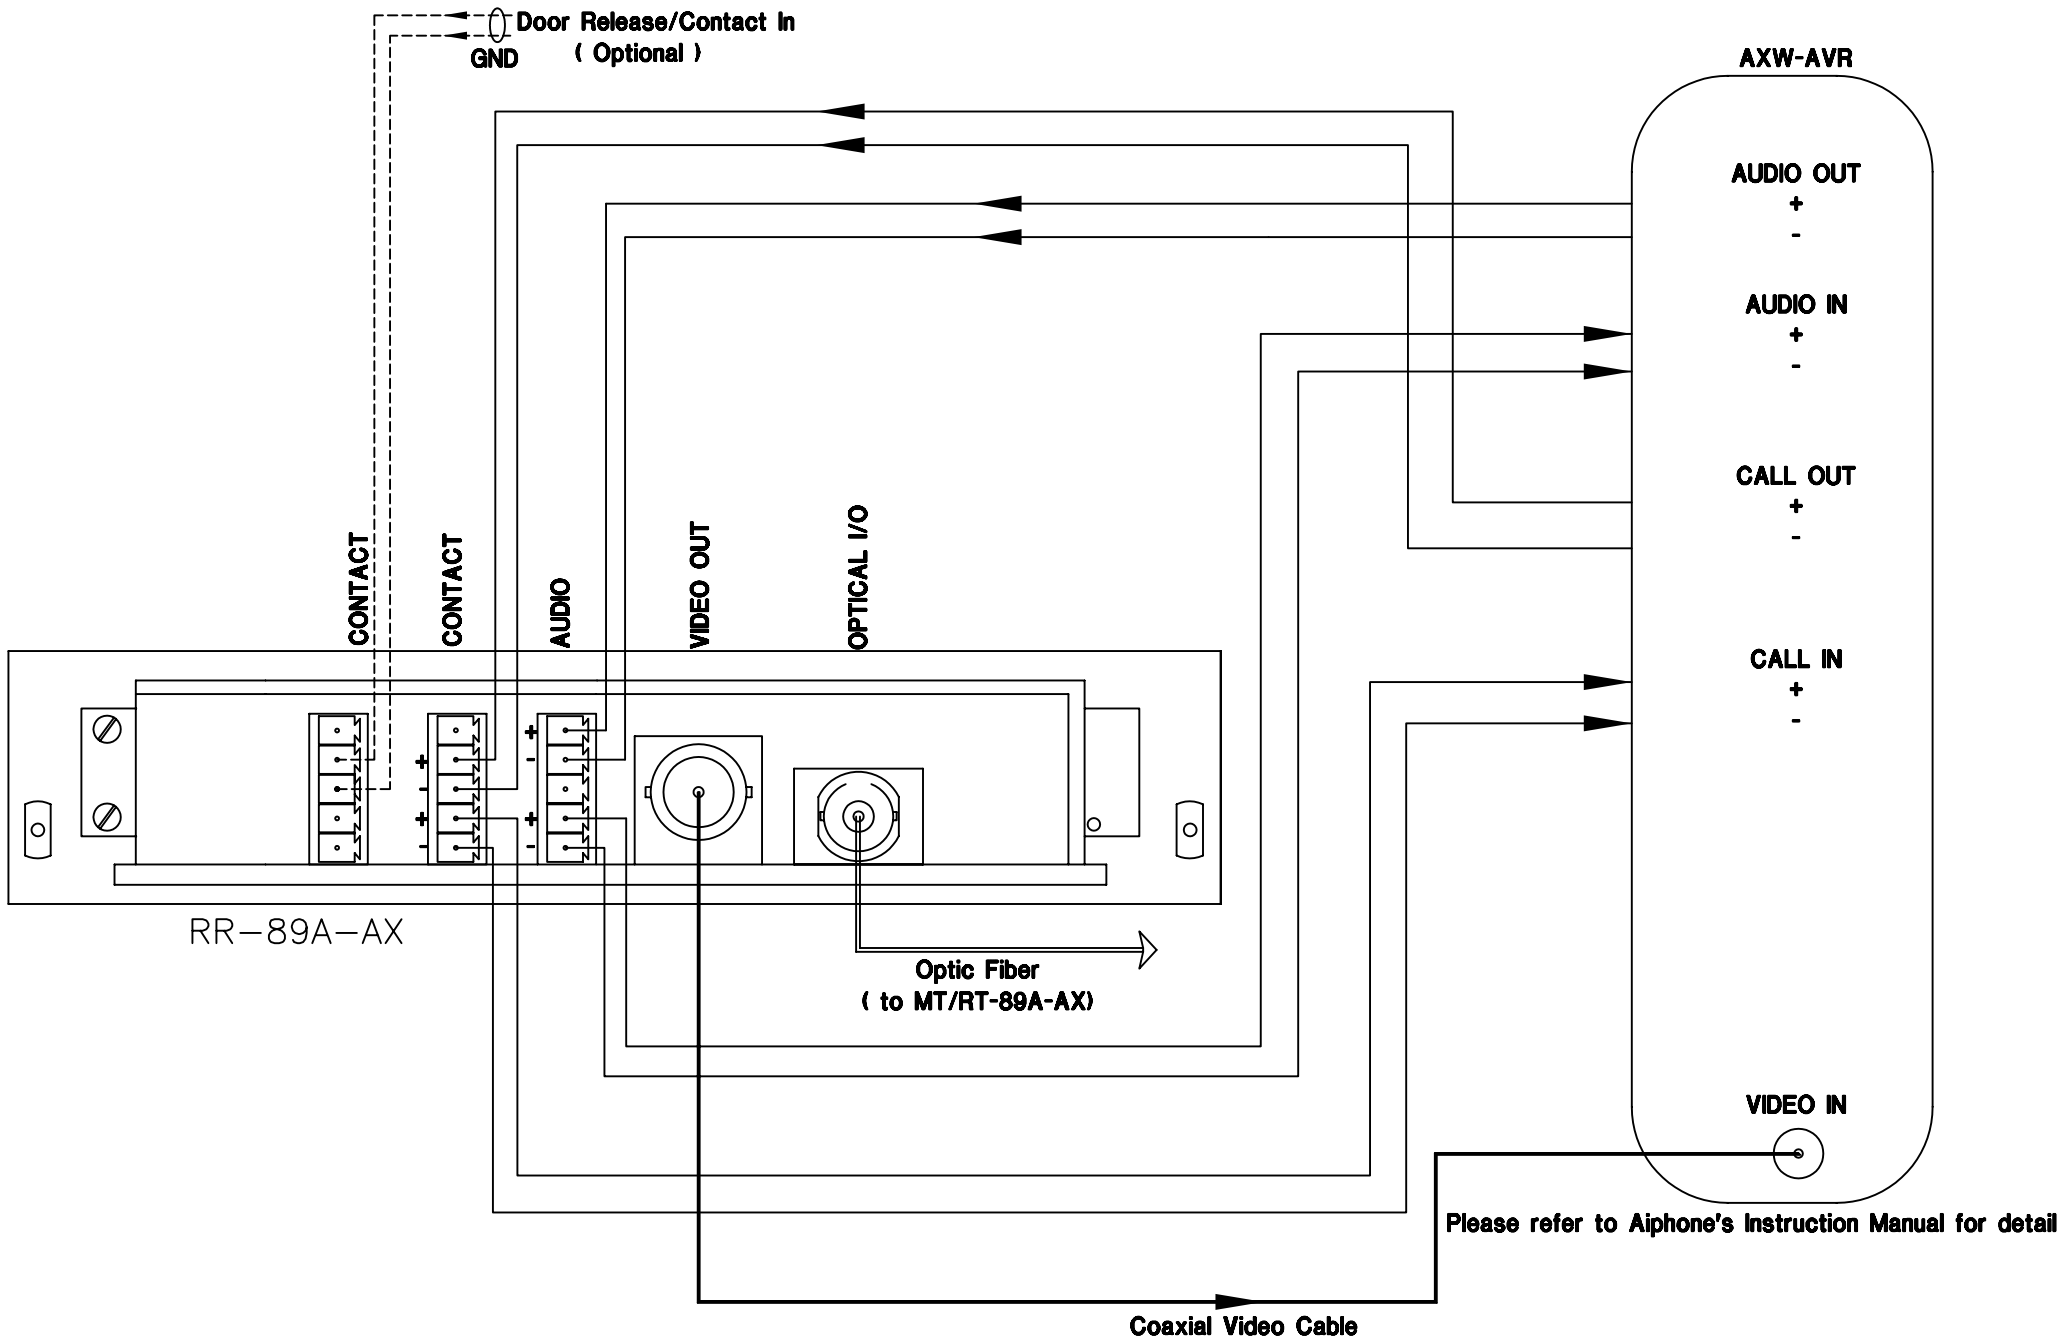

CONTACT TX/RX INDICATORS:

INDICATOR IS GREEN WHEN CONTACT IS CLOSED. OFF WHEN CONTACT IS OPEN.

AUDIO TX/RX INDICATORS:

INDICATOR IS GREEN WHEN PROPER SIGNAL LEVEL IS PRESENT. OFF WHEN SIGNAL MISSING OR AT AN INCORRECT LEVEL.

VLI - VIDEO LEVEL INDICATOR:

OLI - OPTICAL LEVEL INDICATOR:

SYNC - SYNC INDICATOR:

INDICATOR IS GREEN WHEN PROPER SIGNAL/LEVEL IS PRESENT. IT IS RED WHEN SIGNAL IS MISSING OR AT AN INCORRECT LEVEL.

 afi american fibertek 120 BELMONT DRIVE SOMERSET N.J.	DATE:	02 OCT 2009		RR-89A-AX	
	ACAD FN.:	RR-89A-AX CC		CUSTOMER ASSEMBLY DRAWING	
SCALE:	DWG BY:	DWG. NO.:	REV.:	CHK.:	
NONE	CLQ		SH. 1 OF 2		

 afi american fibertek 120 BELMONT DRIVE SOMERSET N.J.	DATE: 27 OCT 09		RR-89A-AX CUSTOMER ASSEMBLY DRAWING		
	ACAD FN.: RR-89A-AX CC				
	SCALE: NONE	DWG BY: CLQ	DWG. NO.:	SH. 2 OF 2	REV.: