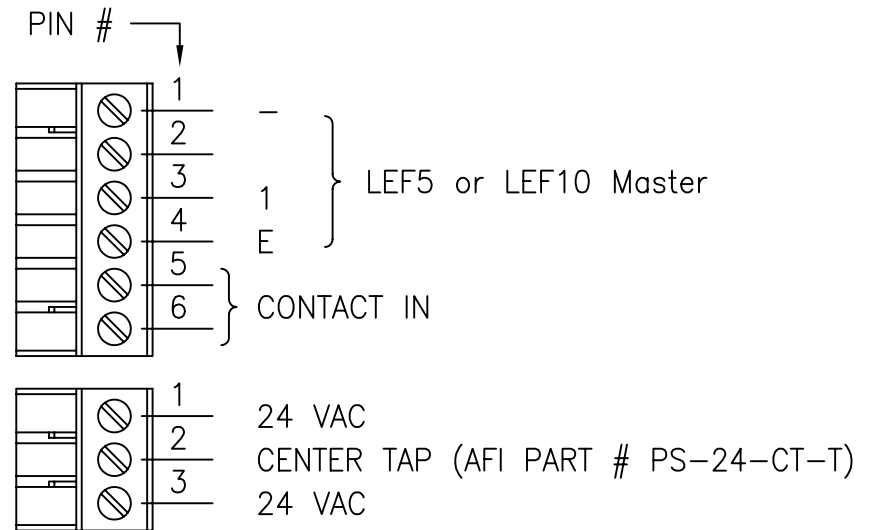

OLI - OPTICAL LEVEL INDICATOR:  
 INDICATOR IS GREEN WHEN PROPER  
 LEVEL IS PRESENT. IT IS RED WHEN  
 SIGNAL IS MISSING OR AT INCORRECT  
 LEVEL.

NOTE:  
 MOUNTING DIMENSIONS  
 3 1/4" x 6 1/4" O.C.

 120 BELMONT DRIVE SOMERSET N.J.		DATE: 13 SEPT 07		MR-89A-L AIPHONE INTERCOM MASTER INTERFACE CUSTOMER ASSEMBLY DRAWING	
		ACAD FN.: MR-89A-L CC			
SCALE: NONE	DWG BY: BLB	DWG. NO.:	SH. 1 OF 1	REV.:	CHK.: