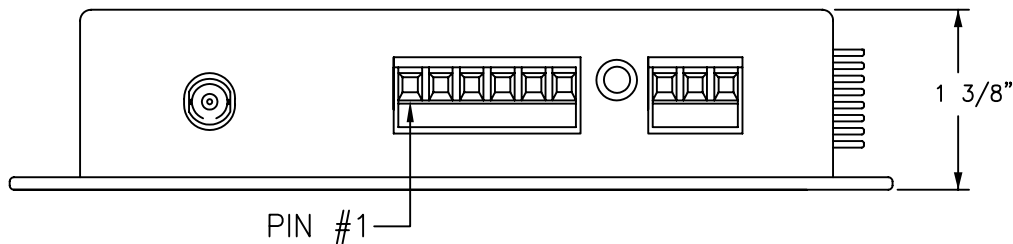

OLI - OPTICAL LEVEL INDICATOR:  
 INDICATOR IS GREEN WHEN PROPER  
 LEVEL IS PRESENT. IT IS RED WHEN  
 SIGNAL IS MISSING OR AT INCORRECT  
 LEVEL.

NOTE:  
 MOUNTING DIMENSIONS  
 3 1/4" x 6 1/4" O.C.

 120 BELMONT DRIVE SOMERSET N.J.		DATE: 13 SEPT 07		MR-89A-L AIPHONE INTERCOM MASTER INTERFACE CUSTOMER ASSEMBLY DRAWING	
		ACAD FN.: MR-89A-L CC			
SCALE: NONE	DWG BY: BLB	DWG. NO.:	SH. 1 OF 1	REV.:	CHK.: