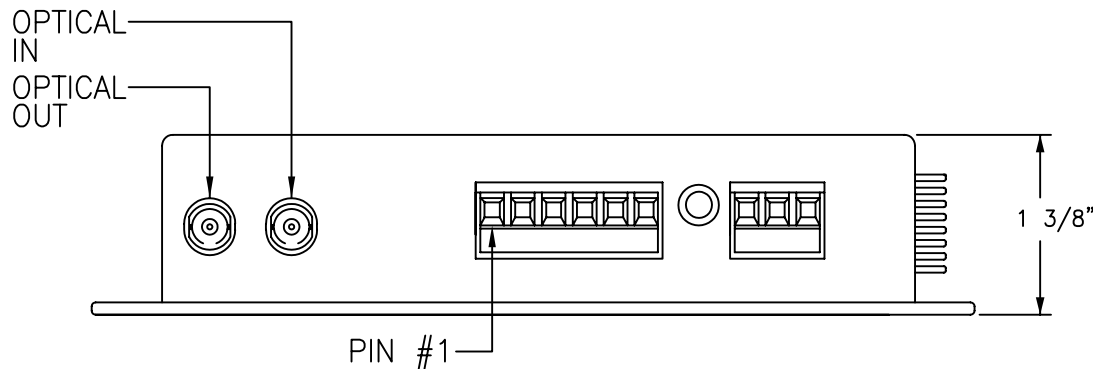

OLI – OPTICAL LEVEL INDICATOR:  
INDICATOR IS GREEN WHEN PROPER  
LEVEL IS PRESENT. IT IS RED WHEN  
SIGNAL IS MISSING OR AT INCORRECT  
LEVEL.

NOTE:  
MOUNTING DIMENSIONS  
3 1/4" x 6 1/4" O.C.

<b>afi</b> american fibertek 120 BELMONT DRIVE SOMERSET N.J.		DATE: 13 SEPT 07	MR-89A-L-2F-13S AIPHONE INTERCOM MASTER INTERFACE CUSTOMER ASSEMBLY DRAWING		
		ACAD FN.: MR-89A-L-2F-13S CC			
SCALE: NONE	DWG BY: BLB	DWG. NO.:	SH. 1 OF 1	REV.:	CHK.: 