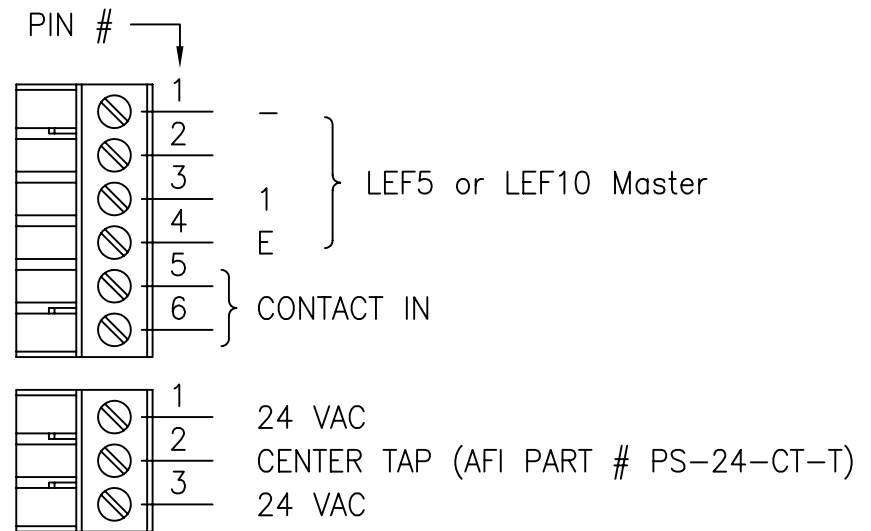

OLI – OPTICAL LEVEL INDICATOR:  
INDICATOR IS GREEN WHEN PROPER  
LEVEL IS PRESENT. IT IS RED WHEN  
SIGNAL IS MISSING OR AT INCORRECT  
LEVEL.

NOTE:  
MOUNTING DIMENSIONS  
3 1/4" x 6 1/4" O.C.

<b>afi</b> american fibertek 120 BELMONT DRIVE SOMERSET N.J.		DATE: 13 SEPT 07	MR-89A-L-2F-13S AIPHONE INTERCOM MASTER INTERFACE CUSTOMER ASSEMBLY DRAWING		
		ACAD FN.: MR-89A-L-2F-13S CC			
SCALE: NONE	DWG BY: BLB	DWG. NO.:	SH. 1 OF 1	REV.:	CHK.: 