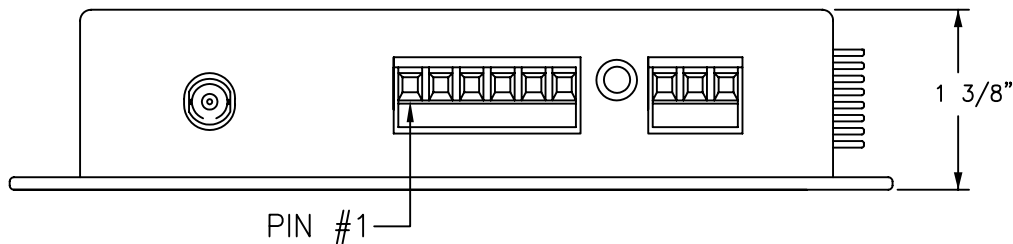

OLI - OPTICAL LEVEL INDICATOR:
 INDICATOR IS GREEN WHEN PROPER
 LEVEL IS PRESENT. IT IS RED WHEN
 SIGNAL IS MISSING OR AT INCORRECT
 LEVEL.

NOTE:
 MOUNTING DIMENSIONS
 3 1/4" x 6 1/4" O.C.

<p>afi american fibertek</p>		DATE: 13 SEPT 07		MR-89A-L-EL AIPHONE INTERCOM MASTER INTERFACE CUSTOMER ASSEMBLY DRAWING		
		ACAD FN.: MR-89A-L-EL CC				
120 BELMONT DRIVE SOMERSET N.J.		SCALE: NONE	DWG BY: BLB	DWG. NO.:	REV.:	CHK.:
				SH. 1 OF 1		