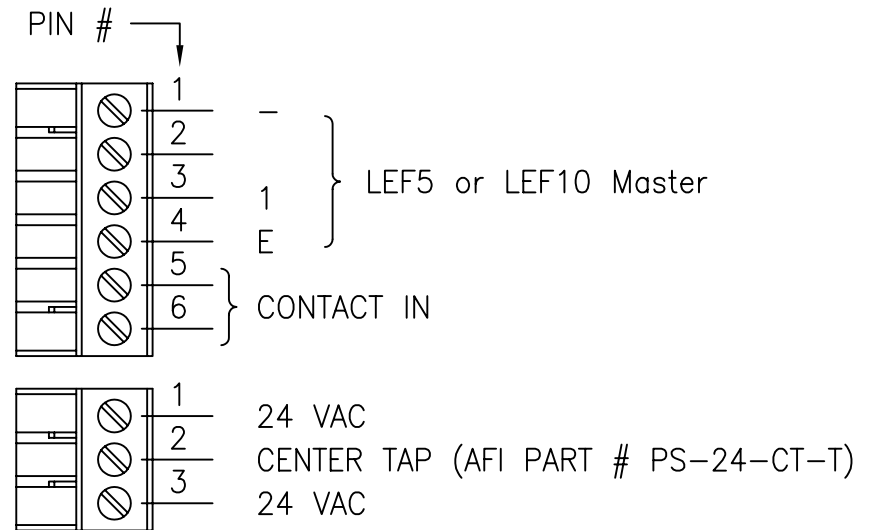

OLI - OPTICAL LEVEL INDICATOR:
 INDICATOR IS GREEN WHEN PROPER
 LEVEL IS PRESENT. IT IS RED WHEN
 SIGNAL IS MISSING OR AT INCORRECT
 LEVEL.

NOTE:
 MOUNTING DIMENSIONS
 3 1/4" x 6 1/4" O.C.

<p>afi american fibertek</p>		DATE: 13 SEPT 07		MR-89A-L-EL AIPHONE INTERCOM MASTER INTERFACE CUSTOMER ASSEMBLY DRAWING		
		ACAD FN.: MR-89A-L-EL CC				
120 BELMONT DRIVE SOMERSET N.J.		SCALE: NONE	DWG BY: BLB	DWG. NO.:	REV.:	CHK.:
				SH. 1 OF 1		