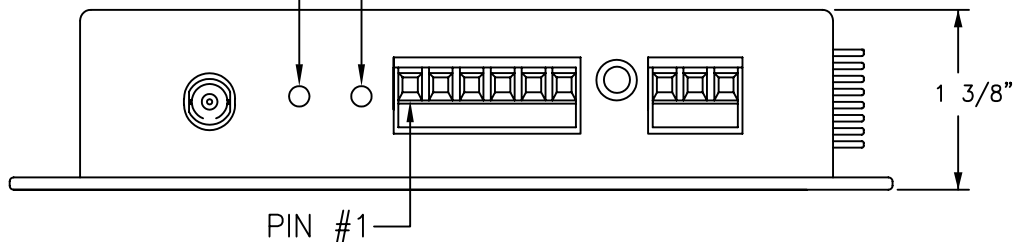

afi
american fibertek

**FIBER OPTIC
INTERCOM
TRANSCEIVER**

FIBER M S INTERCOM OLI 24 VAC CT
50 TO 60 Hz
400 mA MAX
Class 2 Wiring only

OLI - OPTICAL LEVEL INDICATOR:
INDICATOR IS GREEN WHEN PROPER
LEVEL IS PRESENT. IT IS RED WHEN
SIGNAL IS MISSING OR AT INCORRECT
LEVEL.

3 1/4" 5 3/4"

6 1/4"

6 3/4"

MASTER VOLUME SPEAKER VOLUME

NOTE:
MOUNTING DIMENSIONS
3 1/4" x 6 1/4" O.C.

afi
american fibertek
120 BELMONT DRIVE SOMERSET N.J.

DATE: 04 MAR 10
ACAD FN.: MT-89A-L CC
SCALE: NONE DWG BY: BLB