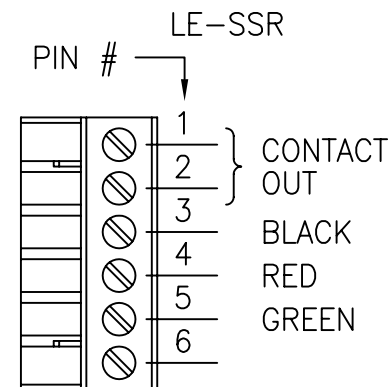

afi
american fibertek

**FIBER OPTIC
INTERCOM
TRANSCEIVER**

FIBER M S INTERCOM OLI 24 VAC CT
50 TO 60 Hz
400 mA MAX
Class 2 Wiring only

OLI - OPTICAL LEVEL INDICATOR:
INDICATOR IS GREEN WHEN PROPER
LEVEL IS PRESENT. IT IS RED WHEN
SIGNAL IS MISSING OR AT INCORRECT
LEVEL.

3 1/4" 5 3/4"

6 1/4"

6 3/4"

MASTER VOLUME SPEAKER VOLUME

NOTE:
MOUNTING DIMENSIONS
3 1/4" x 6 1/4" O.C.

afi
american fibertek
120 BELMONT DRIVE SOMERSET N.J.

DATE: 04 MAR 10
ACAD FN.: MT-89A-L CC
SCALE: NONE DWG BY: BLB

MT-89A-L AIPHONE INTERCOM
STATION INTERFACE
CUSTOMER ASSEMBLY DRAWING

DWG. NO.: SH. 1 OF 1 REV.: CHK.: *JK*