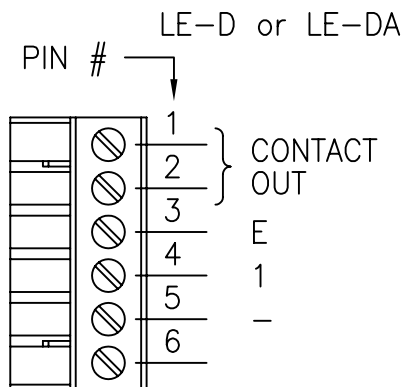

afi
american fibertek

**FIBER OPTIC
INTERCOM
TRANSCEIVER**

FIBER M S INTERCOM OLI 24 VAC CT
50 TO 60 Hz
400 mA MAX
Class 2 Wiring only

OLI - OPTICAL LEVEL INDICATOR:
INDICATOR IS GREEN WHEN PROPER
LEVEL IS PRESENT. IT IS RED WHEN
SIGNAL IS MISSING OR AT INCORRECT
LEVEL.

3 1/4" 5 3/4"

6 1/4"

6 3/4"

MASTER VOLUME SPEAKER VOLUME

NOTE:
MOUNTING DIMENSIONS
3 1/4" x 6 1/4" O.C.

afi
american fibertek
120 BELMONT DRIVE SOMERSET N.J.

DATE: 04 MAR 10
ACAD FN.: MT-89A-L CC
SCALE: NONE DWG BY: BLB

MT-89A-L AIPHONE INTERCOM
STATION INTERFACE
CUSTOMER ASSEMBLY DRAWING

DWG. NO.: SH. 1 OF 1 REV.: CHK.: *JK*