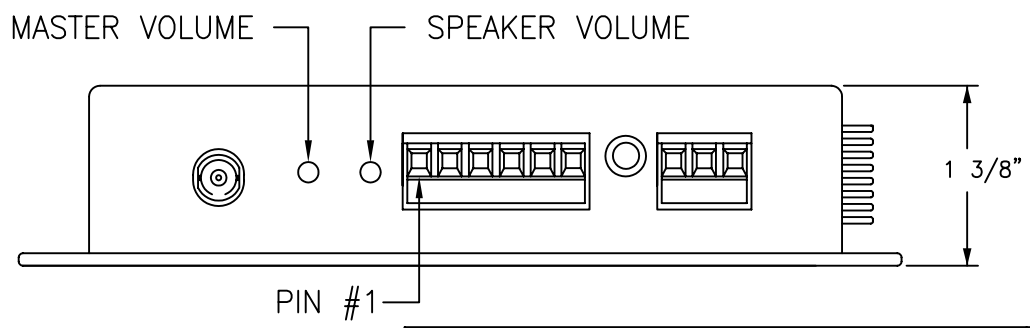

OLI - OPTICAL LEVEL INDICATOR:
 INDICATOR IS GREEN WHEN PROPER
 LEVEL IS PRESENT. IT IS RED WHEN
 SIGNAL IS MISSING OR AT INCORRECT
 LEVEL.

NOTE:
 MOUNTING DIMENSIONS
 3 1/4" x 6 1/4" O.C.

		DATE: 23 NOV 09		MT-89A-L AIPHONE INTERCOM STATION INTERFACE WITH RY-AC CALL EXTENSION RELAY		
		ACAD FN.: MT-89A-L RY-AC CC				
120 BELMONT DRIVE SOMERSET N.J.		SCALE: NONE	DWG BY: BLB	DWG. NO.:	REV.:	CHK.:
				SH. 1 OF 1		