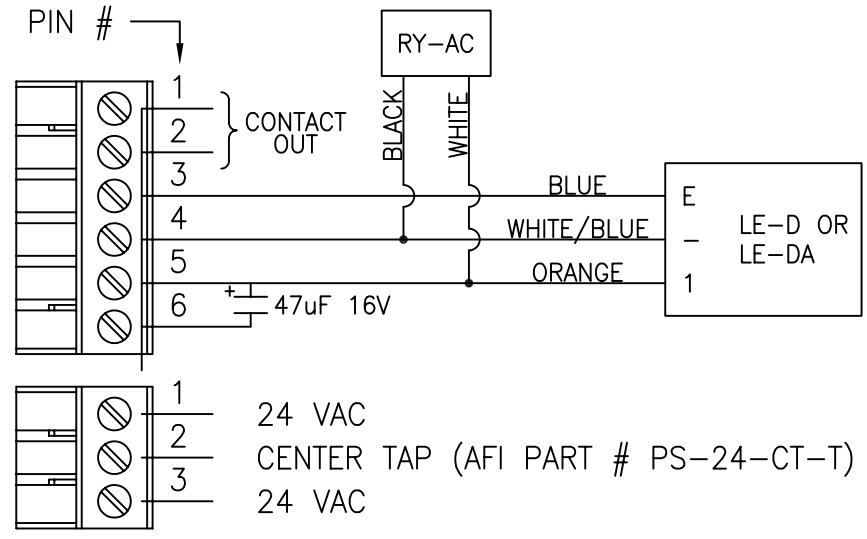

OLI - OPTICAL LEVEL INDICATOR:
 INDICATOR IS GREEN WHEN PROPER
 LEVEL IS PRESENT. IT IS RED WHEN
 SIGNAL IS MISSING OR AT INCORRECT
 LEVEL.

NOTE:
 MOUNTING DIMENSIONS
 3 1/4" x 6 1/4" O.C.

		DATE: 23 NOV 09		MT-89A-L AIPHONE INTERCOM STATION INTERFACE WITH RY-AC CALL EXTENSION RELAY		
		ACAD FN.: MT-89A-L RY-AC CC				
120 BELMONT DRIVE SOMERSET N.J.		SCALE: NONE	DWG BY: BLB	DWG. NO.:	REV.:	CHK.:
				SH. 1 OF 1		