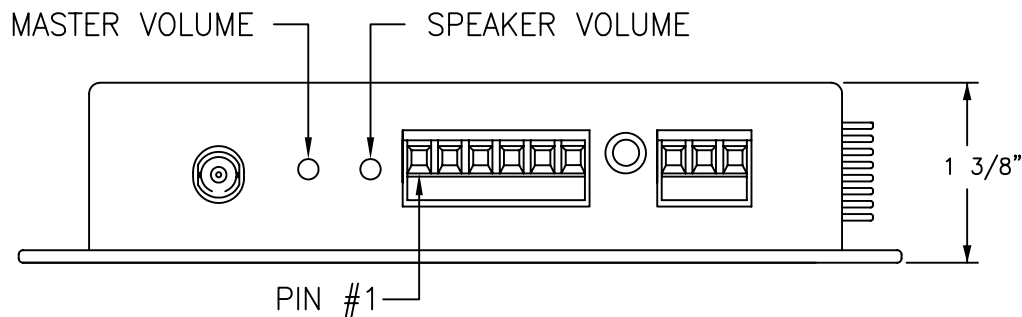

OLI - OPTICAL LEVEL INDICATOR:  
 INDICATOR IS GREEN WHEN PROPER  
 LEVEL IS PRESENT. IT IS RED WHEN  
 SIGNAL IS MISSING OR AT INCORRECT  
 LEVEL.

NOTE:  
 MOUNTING DIMENSIONS  
 3 1/4" x 6 1/4" O.C.

 american fibertek 120 BELMONT DRIVE SOMERSET N.J.	DATE: 05 OCT 07	MT-89A-L-193 AIPHONE INTERCOM STATION INTERFACE CUSTOMER ASSEMBLY DRAWING			
	ACAD FN.: MT-89A-L-193 CC				
SCALE: NONE	DWG BY: BLB	DWG. NO.:	SH. 1 OF 1	REV.:	CHK.: