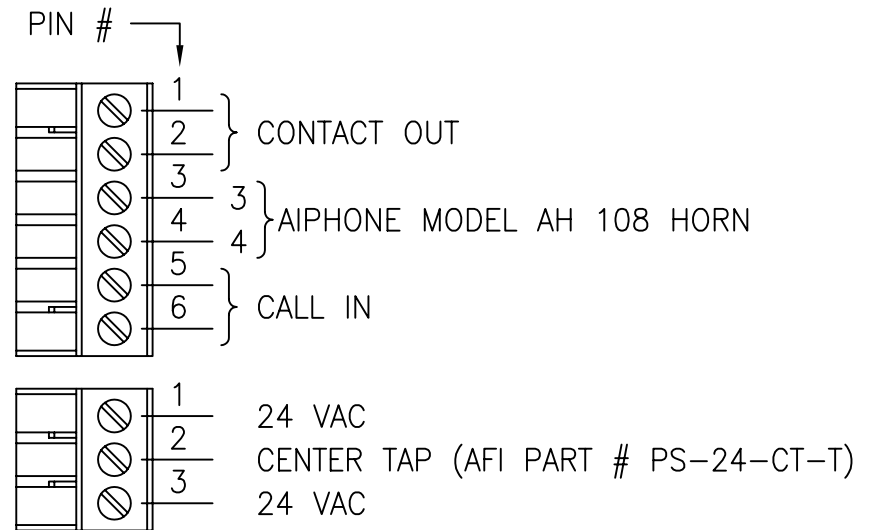

OLI - OPTICAL LEVEL INDICATOR:  
 INDICATOR IS GREEN WHEN PROPER  
 LEVEL IS PRESENT. IT IS RED WHEN  
 SIGNAL IS MISSING OR AT INCORRECT  
 LEVEL.

NOTE:  
 MOUNTING DIMENSIONS  
 3 1/4" x 6 1/4" O.C.

 american fibertek 120 BELMONT DRIVE SOMERSET N.J.	DATE: 05 OCT 07	MT-89A-L-193 AIPHONE INTERCOM STATION INTERFACE CUSTOMER ASSEMBLY DRAWING			
	ACAD FN.: MT-89A-L-193 CC				
SCALE: NONE	DWG BY: BLB	DWG. NO.:	SH. 1 OF 1	REV.:	CHK.: