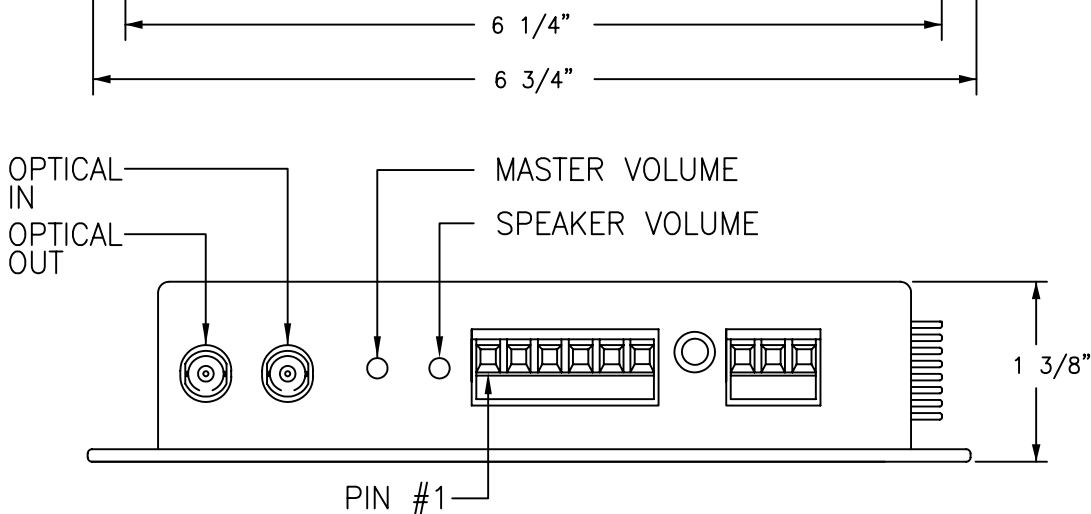

afi
american fibertek

**FIBER OPTIC
INTERCOM
TRANSCEIVER**

FIBER M S INTERCOM OLI 24 VAC CT
50 TO 60 Hz
400 mA MAX
Class 2 Wiring only

OLI - OPTICAL LEVEL INDICATOR:
INDICATOR IS GREEN WHEN PROPER
LEVEL IS PRESENT. IT IS RED WHEN
SIGNAL IS MISSING OR AT INCORRECT
LEVEL.

3 1/4" 5 3/4"

NOTE:
MOUNTING DIMENSIONS
3 1/4" x 6 1/4" O.C.

afi
american fibertek
120 BELMONT DRIVE SOMERSET N.J.

DATE: 13 SEPT 07
ACAD FN.: MT-89A-L-2F-13S CC
SCALE: NONE DWG BY: BLB

MT-89A-L-2F-13S AIPHONE INTERCOM
STATION INTERFACE
CUSTOMER ASSEMBLY DRAWING
DWG. NO.: SH. 1 OF 1 REV.: CHK.: *[Signature]*