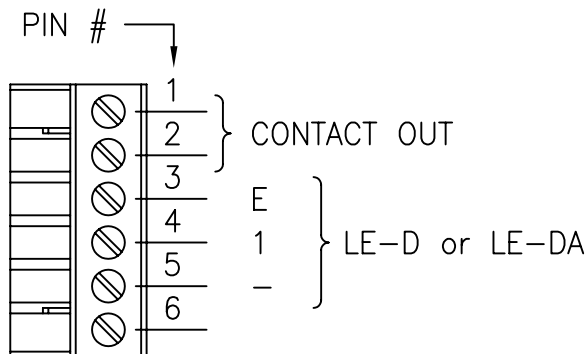

afi
american fibertek

**FIBER OPTIC
INTERCOM
TRANSCEIVER**

FIBER M S INTERCOM OLI 24 VAC CT
50 TO 60 Hz
400 mA MAX
Class 2 Wiring only

OLI - OPTICAL LEVEL INDICATOR:
INDICATOR IS GREEN WHEN PROPER
LEVEL IS PRESENT. IT IS RED WHEN
SIGNAL IS MISSING OR AT INCORRECT
LEVEL.

3 1/4" 5 3/4"

NOTE:
MOUNTING DIMENSIONS
3 1/4" x 6 1/4" O.C.

afi
american fibertek
120 BELMONT DRIVE SOMERSET N.J.

DATE: 13 SEPT 07
ACAD FN.: MT-89A-L-2F-13S CC
SCALE: NONE DWG BY: BLB

MT-89A-L-2F-13S AIPHONE INTERCOM
STATION INTERFACE
CUSTOMER ASSEMBLY DRAWING
DWG. NO.: SH. 1 OF 1 REV.: CHK.: *[Signature]*