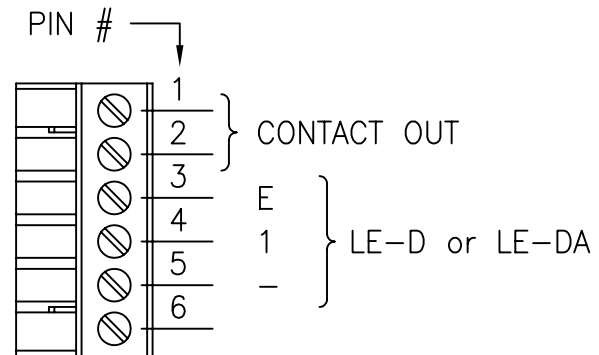

OLI - OPTICAL LEVEL INDICATOR:
 INDICATOR IS GREEN WHEN PROPER
 LEVEL IS PRESENT. IT IS RED WHEN
 SIGNAL IS MISSING OR AT INCORRECT
 LEVEL.

NOTE:
 MOUNTING DIMENSIONS
 3 1/4" x 6 1/4" O.C.

<p>afi american fibertek</p> <p>120 BELMONT DRIVE SOMERSET N.J.</p>		DATE: 13 SEPT 07		MT-89A-L-EL AIPHONE INTERCOM STATION INTERFACE CUSTOMER ASSEMBLY DRAWING	
		ACAD FN.: MT-89A-L-EL CC			
SCALE: NONE	DWG BY: BLB	DWG. NO.:	SH. 1 OF 1	REV.:	CHK.: