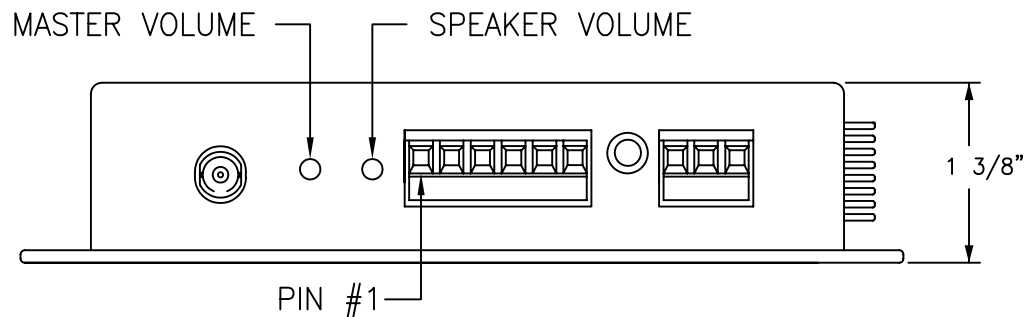

OLI - OPTICAL LEVEL INDICATOR:
 INDICATOR IS GREEN WHEN PROPER
 LEVEL IS PRESENT. IT IS RED WHEN
 SIGNAL IS MISSING OR AT INCORRECT
 LEVEL.

NOTE:
 MOUNTING DIMENSIONS
 3 1/4" x 6 1/4" O.C.

<p>afi american fibertek</p> <p>120 BELMONT DRIVE SOMERSET N.J.</p>		DATE: 13 SEPT 07		MT-89A-L-EL AIPHONE INTERCOM STATION INTERFACE CUSTOMER ASSEMBLY DRAWING	
		ACAD FN.: MT-89A-L-EL CC			
SCALE: NONE	DWG BY: BLB	DWG. NO.:	SH. 1 OF 1	REV.:	CHK.: