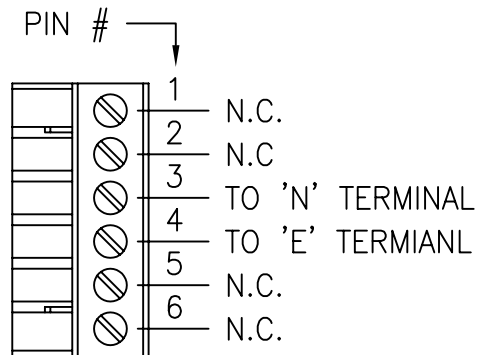

OLI - OPTICAL LEVEL INDICATOR:
 INDICATOR IS GREEN WHEN PROPER
 LEVEL IS PRESENT. IT IS RED WHEN
 SIGNAL IS MISSING OR AT INCORRECT
 LEVEL.

NOTE:
 MOUNTING DIMENSIONS
 3 1/4" x 6 1/4" O.C.

 american fibertek 120 BELMONT DRIVE SOMERSET N.J.	DATE: 13 SEPT 07	MR-89A-N AIPHONE INTERCOM MASTER INTERFACE CUSTOMER ASSEMBLY DRAWING			
	ACAD FN.: MR-89A-N CC				
SCALE: NONE	DWG BY: BLB	DWG. NO.:	SH. 1 OF 1	REV.:	CHK.: