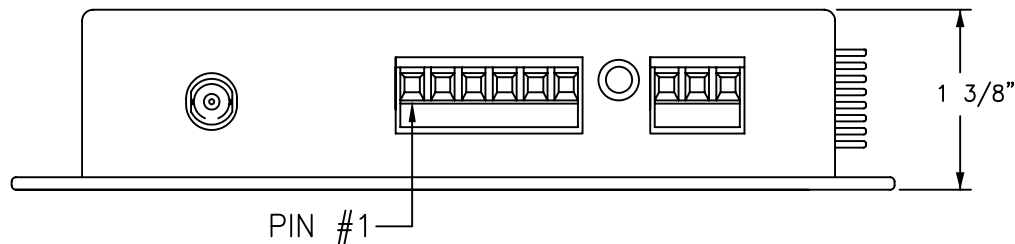

OLI - OPTICAL LEVEL INDICATOR:
 INDICATOR IS GREEN WHEN PROPER
 LEVEL IS PRESENT. IT IS RED WHEN
 SIGNAL IS MISSING OR AT INCORRECT
 LEVEL.

NOTE:
 MOUNTING DIMENSIONS
 3 1/4" x 6 1/4" O.C.

 american fibertek 120 BELMONT DRIVE SOMERSET N.J.	DATE: 13 SEPT 07	MR-89A-N AIPHONE INTERCOM MASTER INTERFACE CUSTOMER ASSEMBLY DRAWING			
	ACAD FN.: MR-89A-N CC				
SCALE: NONE	DWG BY: BLB	DWG. NO.:	SH. 1 OF 1	REV.:	CHK.: