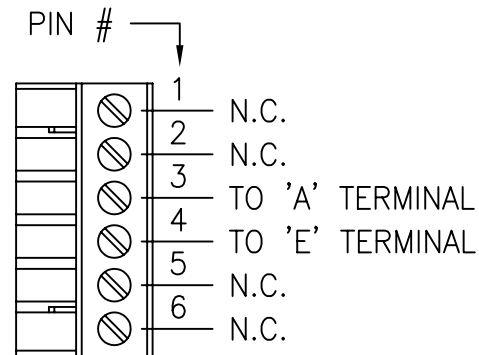

OLI - OPTICAL LEVEL INDICATOR:
 INDICATOR IS GREEN WHEN PROPER
 LEVEL IS PRESENT. IT IS RED WHEN
 SIGNAL IS MISSING OR AT INCORRECT
 LEVEL.

NOTE:
 MOUNTING DIMENSIONS
 3 1/4" x 6 1/4" O.C.

afi american fibertek 120 BELMONT DRIVE SOMERSET N.J.	DATE: 13 SEPT 07	MT-89A-N AIPHONE INTERCOM NA-AN SUBSTATION CUSTOMER ASSEMBLY DRAWING			
	ACAD FN.: MT-89A-N CC				
SCALE: NONE	DWG BY: BLB	DWG. NO.:	SH. 1 OF 1	REV.:	CHK.: