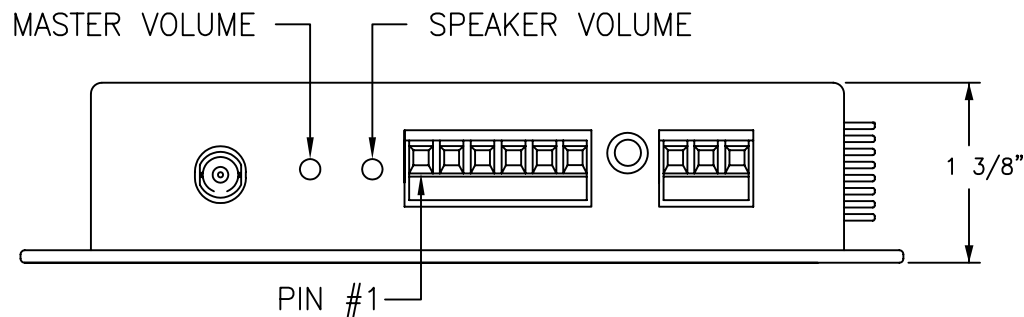

OLI - OPTICAL LEVEL INDICATOR:
 INDICATOR IS GREEN WHEN PROPER
 LEVEL IS PRESENT. IT IS RED WHEN
 SIGNAL IS MISSING OR AT INCORRECT
 LEVEL.

NOTE:
 MOUNTING DIMENSIONS
 3 1/4" x 6 1/4" O.C.

afi american fibertek 120 BELMONT DRIVE SOMERSET N.J.	DATE: 13 SEPT 07	MT-89A-N AIPHONE INTERCOM NA-AN SUBSTATION CUSTOMER ASSEMBLY DRAWING			
	ACAD FN.: MT-89A-N CC				
SCALE: NONE	DWG BY: BLB	DWG. NO.:	SH. 1 OF 1	REV.:	CHK.: