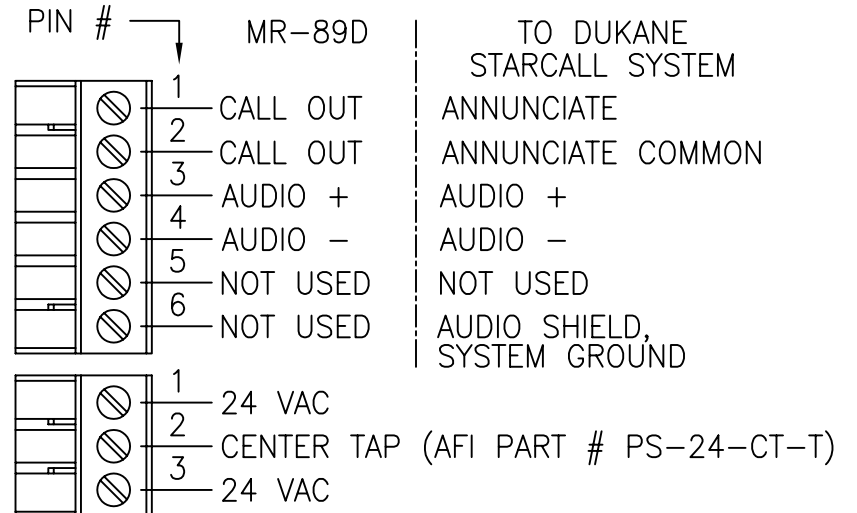

OLI - OPTICAL LEVEL INDICATOR:
INDICATOR IS GREEN WHEN PROPER
LEVEL IS PRESENT. IT IS RED WHEN
SIGNAL IS MISSING OR AT INCORRECT
LEVEL.

RECOMMENDED AUDIO WIRE
SHIELDED TWISTED PAIR #24AWG

NOTE:
MOUNTING DIMENSIONS
3 1/4" x 6 1/4" O.C.

afi american fibertek 120 BELMONT DRIVE SOMERSET N.J.	DATE: 13 SEPT 07	MR-89D DUKANE CUSTOMER ASSEMBLY DRAWING			
	ACAD FN.: MR-89D CC				
SCALE: NONE	DWG BY: BLB	DWG. NO.:	SH. 1 OF 1	REV.:	CHK.: JK