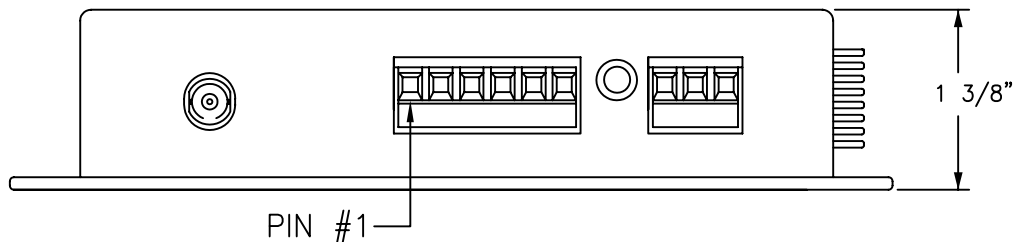

OLI - OPTICAL LEVEL INDICATOR:
INDICATOR IS GREEN WHEN PROPER
LEVEL IS PRESENT. IT IS RED WHEN
SIGNAL IS MISSING OR AT INCORRECT
LEVEL.

RECOMMENDED AUDIO WIRE
SHIELDED TWISTED PAIR #24AWG

NOTE:
MOUNTING DIMENSIONS
3 1/4" x 6 1/4" O.C.

afi american fibertek 120 BELMONT DRIVE SOMERSET N.J.	DATE: 13 SEPT 07	MR-89D DUKANE CUSTOMER ASSEMBLY DRAWING			
	ACAD FN.: MR-89D CC				
SCALE: NONE	DWG BY: BLB	DWG. NO.:	SH. 1 OF 1	REV.:	CHK.: JK