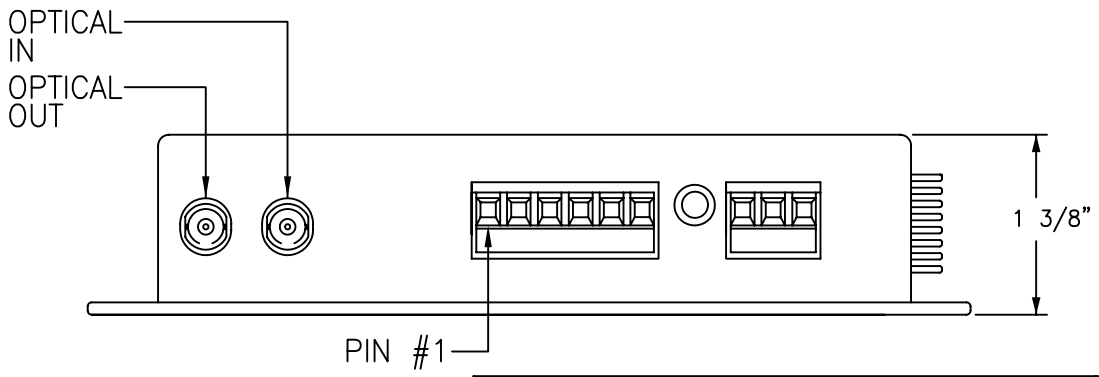

afi
american fibertek

**FIBER OPTIC
INTERCOM
TRANSCEIVER**

FIBER M S INTERCOM OLI 24 VAC CT
50 TO 60 Hz
400 mA MAX
Class 2 Wiring only

OLI - OPTICAL LEVEL INDICATOR:
INDICATOR IS GREEN WHEN PROPER
LEVEL IS PRESENT. IT IS RED WHEN
SIGNAL IS MISSING OR AT INCORRECT
LEVEL.

RECOMMENDED AUDIO WIRE
SHIELDED TWISTED PAIR #24AWG

NOTE:
MOUNTING DIMENSIONS
3 1/4" x 6 1/4" O.C.

<p>afi american fibertek 120 BELMONT DRIVE SOMERSET N.J.</p>	DATE: 13 SEPT 07	<p>MR-89D-2F-13S DUKANE CUSTOMER ASSEMBLY DRAWING</p>			
	ACAD FN.: MR-89D-2F-13S CC				
SCALE: NONE	DWG BY: BLB	DWG. NO.:	SH. 1 OF 1	REV.:	CHK.: <i>[Signature]</i>