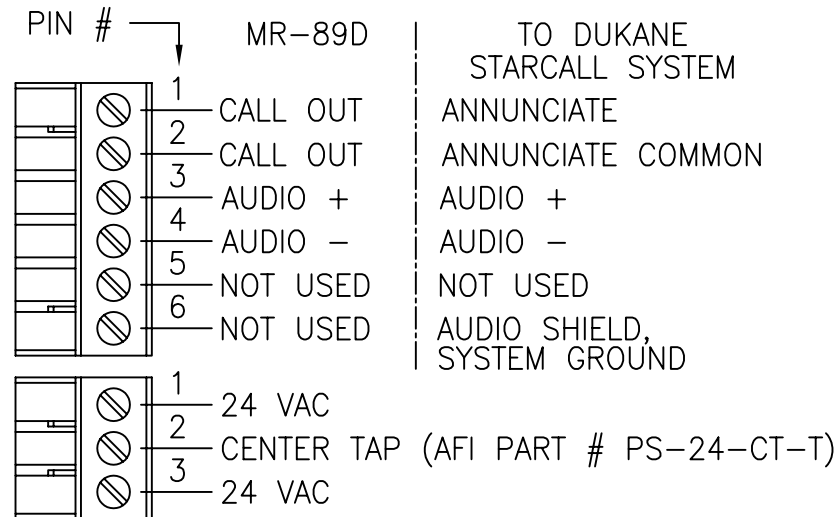

afi
american fibertek

**FIBER OPTIC
INTERCOM
TRANSCEIVER**

FIBER M S INTERCOM OLI 24 VAC CT
50 TO 60 Hz
400 mA MAX
Class 2 Wiring only

OLI - OPTICAL LEVEL INDICATOR:
INDICATOR IS GREEN WHEN PROPER
LEVEL IS PRESENT. IT IS RED WHEN
SIGNAL IS MISSING OR AT INCORRECT
LEVEL.

RECOMMENDED AUDIO WIRE
SHIELDED TWISTED PAIR #24AWG

NOTE:
MOUNTING DIMENSIONS
3 1/4" x 6 1/4" O.C.

<p>afi american fibertek 120 BELMONT DRIVE SOMERSET N.J.</p>	DATE: 13 SEPT 07	<p>MR-89D-2F-13S DUKANE CUSTOMER ASSEMBLY DRAWING</p>			
	ACAD FN.: MR-89D-2F-13S CC				
SCALE: NONE	DWG BY: BLB	DWG. NO.:	SH. 1 OF 1	REV.:	CHK.: <i>[Signature]</i>