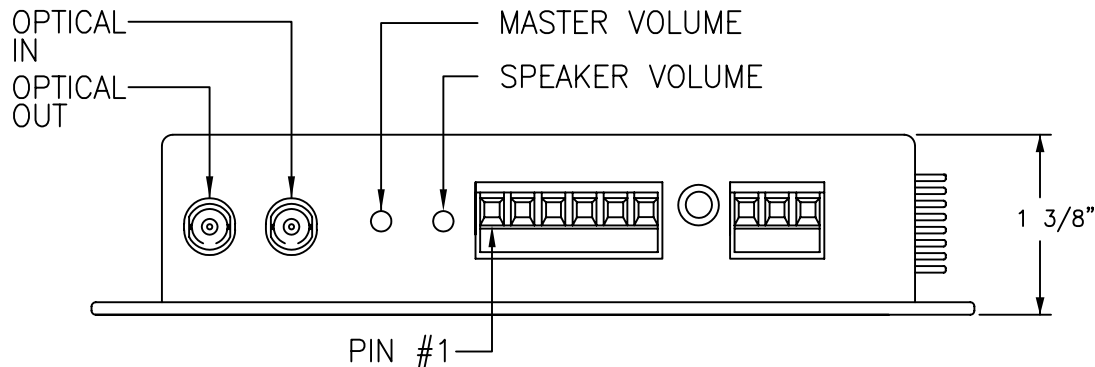

afi
american fibertek

**FIBER OPTIC
INTERCOM
TRANSCEIVER**

FIBER M S INTERCOM OLI 24 VAC CT
50 TO 60 Hz
400 mA MAX
Class 2 Wiring only

OLI - OPTICAL LEVEL INDICATOR:
INDICATOR IS GREEN WHEN PROPER
LEVEL IS PRESENT. IT IS RED WHEN
SIGNAL IS MISSING OR AT INCORRECT
LEVEL.

RECOMMENDED AUDIO WIRE
SHIELDED TWISTED PAIR #24AWG

FROM DUKANE
SUBSTATION 4A1480

25V, 0.5W TAP(RED)
25V COMMON (BLACK)
BUTTON SWITCH CONTACT
BUTTON SWITCH CONTACT

NOTE:
MOUNTING DIMENSIONS
3 1/4" x 6 1/4" O.C.