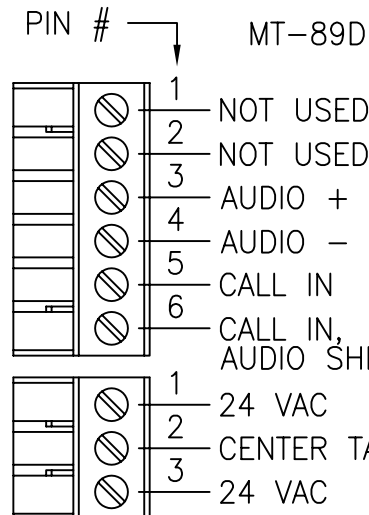

afi
american fibertek

**FIBER OPTIC
INTERCOM
TRANSCEIVER**

FIBER M S INTERCOM OLI 24 VAC CT
50 TO 60 Hz
400 mA MAX
Class 2 Wiring only

OLI - OPTICAL LEVEL INDICATOR:
INDICATOR IS GREEN WHEN PROPER
LEVEL IS PRESENT. IT IS RED WHEN
SIGNAL IS MISSING OR AT INCORRECT
LEVEL.

RECOMMENDED AUDIO WIRE
SHIELDED TWISTED PAIR #24AWG

FROM DUKANE
SUBSTATION 4A1480

25V, 0.5W TAP(RED)
25V COMMON (BLACK)
BUTTON SWITCH CONTACT
BUTTON SWITCH CONTACT

NOTE:
MOUNTING DIMENSIONS
3 1/4" x 6 1/4" O.C.