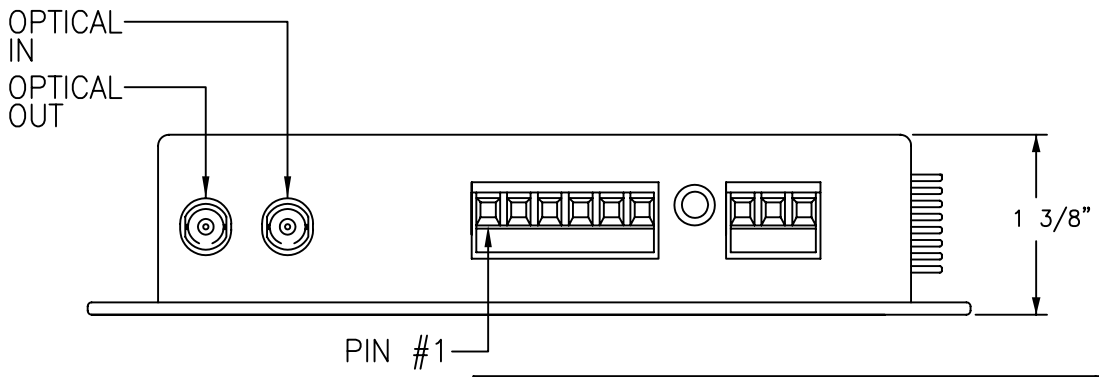

OLI - OPTICAL LEVEL INDICATOR:
 INDICATOR IS GREEN WHEN PROPER
 LEVEL IS PRESENT. IT IS RED WHEN
 SIGNAL IS MISSING OR AT INCORRECT
 LEVEL.

NOTE:
 MOUNTING DIMENSIONS
 3 1/4" x 6 1/4" O.C.

 american fibertek 120 BELMONT DRIVE SOMERSET N.J.		DATE: 14 SEPT 07		MR-89P-2FS STENTOFON P9600 INTERCOM MASTER INTERFACE CUSTOMER ASSEMBLY DRAWING	
		ACAD FN.: MR-89P-2FS CC			
SCALE: NONE	DWG BY: BLB	DWG. NO.:	REV.:	CHK.:	SH. 1 OF 1