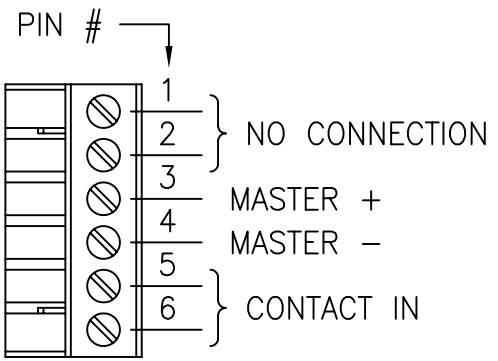

OLI - OPTICAL LEVEL INDICATOR:
 INDICATOR IS GREEN WHEN PROPER
 LEVEL IS PRESENT. IT IS RED WHEN
 SIGNAL IS MISSING OR AT INCORRECT
 LEVEL.

NOTE:
 MOUNTING DIMENSIONS
 3 1/4" x 6 1/4" O.C.

 american fibertek 120 BELMONT DRIVE SOMERSET N.J.		DATE: 14 SEPT 07		MR-89P-2FS STENTOFON P9600 INTERCOM MASTER INTERFACE CUSTOMER ASSEMBLY DRAWING	
		ACAD FN.: MR-89P-2FS CC			
SCALE: NONE	DWG BY: BLB	DWG. NO.:	REV.:	CHK.:	SH. 1 OF 1