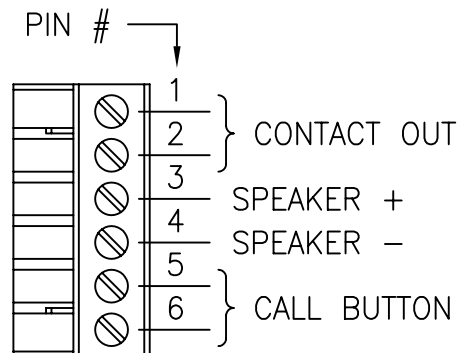

OLI - OPTICAL LEVEL INDICATOR:
 INDICATOR IS GREEN WHEN PROPER
 LEVEL IS PRESENT. IT IS RED WHEN
 SIGNAL IS MISSING OR AT INCORRECT
 LEVEL.

NOTE:
 MOUNTING DIMENSIONS
 3 1/4" x 6 1/4" O.C.

<p>afi american fibertek</p> <p>120 BELMONT DRIVE SOMERSET N.J.</p>		DATE: 13 SEPT 07		<p>MT-89P STENTOFON P9600 INTERCOM STATION INTERFACE CUSTOMER ASSEMBLY DRAWING</p>	
		ACAD FN.: MT-89P CC			
SCALE: NONE	DWG BY: BLB	DWG. NO.:	SH. 1 OF 1	REV.:	CHK.: