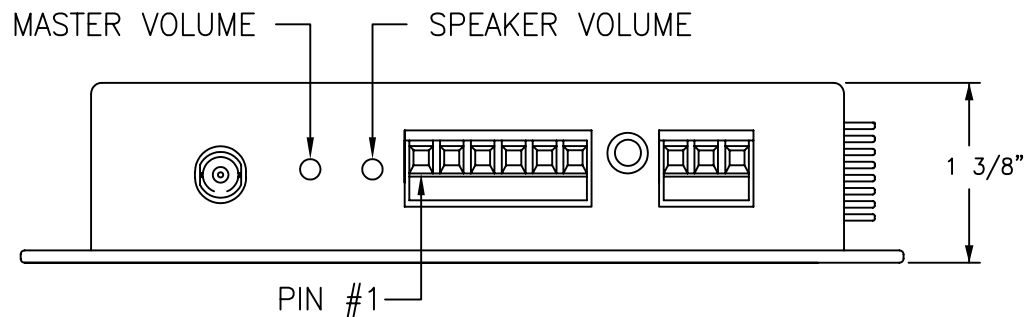

OLI - OPTICAL LEVEL INDICATOR:
 INDICATOR IS GREEN WHEN PROPER
 LEVEL IS PRESENT. IT IS RED WHEN
 SIGNAL IS MISSING OR AT INCORRECT
 LEVEL.

NOTE:
 MOUNTING DIMENSIONS
 3 1/4" x 6 1/4" O.C.

<p>afi american fibertek</p> <p>120 BELMONT DRIVE SOMERSET N.J.</p>		DATE: 13 SEPT 07		<p>MT-89P STENTOFON P9600 INTERCOM STATION INTERFACE CUSTOMER ASSEMBLY DRAWING</p>	
		ACAD FN.: MT-89P CC			
SCALE: NONE	DWG BY: BLB	DWG. NO.:	SH. 1 OF 1	REV.:	CHK.: