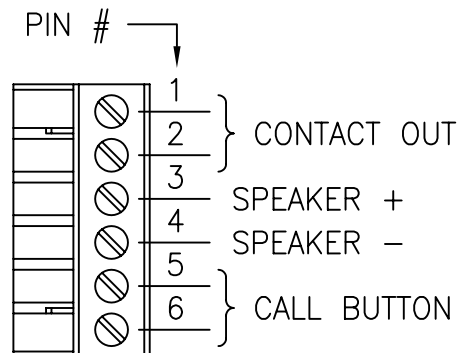

OLI - OPTICAL LEVEL INDICATOR:  
INDICATOR IS GREEN WHEN PROPER  
LEVEL IS PRESENT. IT IS RED WHEN  
SIGNAL IS MISSING OR AT INCORRECT  
LEVEL.

NOTE:  
MOUNTING DIMENSIONS  
3 1/4" x 6 1/4" O.C.

afi  
american fibertek  
120 BELMONT DRIVE SOMERSET N.J.

DATE: 18-JUNE 09  
ACAD FN.: MT-89P-EL CC  
SCALE: NONE DWG BY: BLB

MT-89P-EL STENTOFON P9600  
INTERCOM STATION INTERFACE  
CUSTOMER ASSEMBLY DRAWING

DWG. NO.: SH. 1 OF 1 REV.: CHK.: *SK*