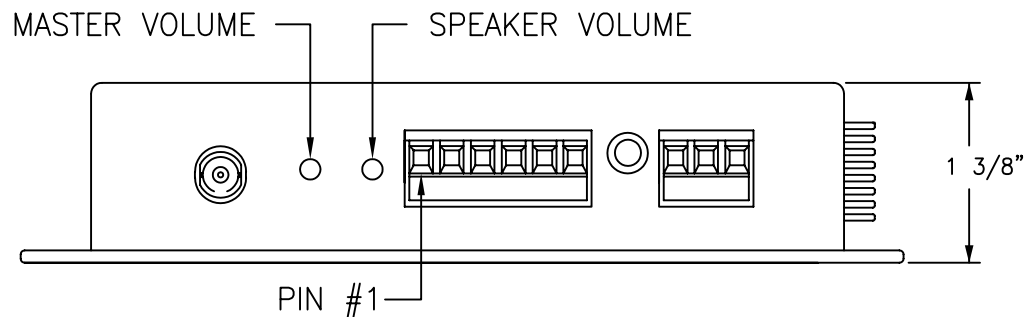

OLI - OPTICAL LEVEL INDICATOR:  
INDICATOR IS GREEN WHEN PROPER  
LEVEL IS PRESENT. IT IS RED WHEN  
SIGNAL IS MISSING OR AT INCORRECT  
LEVEL.

NOTE:  
MOUNTING DIMENSIONS  
3 1/4" x 6 1/4" O.C.

afi  
american fibertek  
120 BELMONT DRIVE SOMERSET N.J.

DATE: 18-JUNE 09  
ACAD FN.: MT-89P-EL CC  
SCALE: NONE DWG BY: BLB

MT-89P-EL STENTOFON P9600  
INTERCOM STATION INTERFACE  
CUSTOMER ASSEMBLY DRAWING

DWG. NO.: SH. 1 OF 1 REV.: CHK.: *SK*