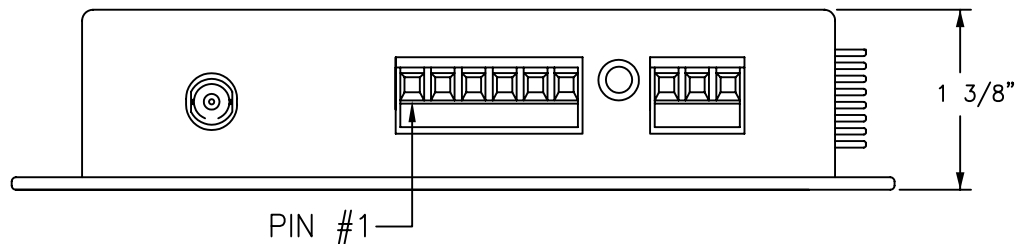

OLI - OPTICAL LEVEL INDICATOR:  
INDICATOR IS GREEN WHEN PROPER  
LEVEL IS PRESENT. IT IS RED WHEN  
SIGNAL IS MISSING OR AT INCORRECT  
LEVEL.

NOTE:  
MOUNTING DIMENSIONS  
3 1/4" x 6 1/4" O.C.

<b>afi</b> american fibertek 120 BELMONT DRIVE SOMERSET N.J.	DATE: 13 SEPT 07	MR-89TX TOA OPTION XRS-101 EXCHANGE INTERFACE CUSTOMER ASSEMBLY DRAWING			
	ACAD FN.: MR-89TX CC				
SCALE: NONE	DWG BY: BLB	DWG. NO.:	SH. 1 OF 1	REV.:	CHK.: