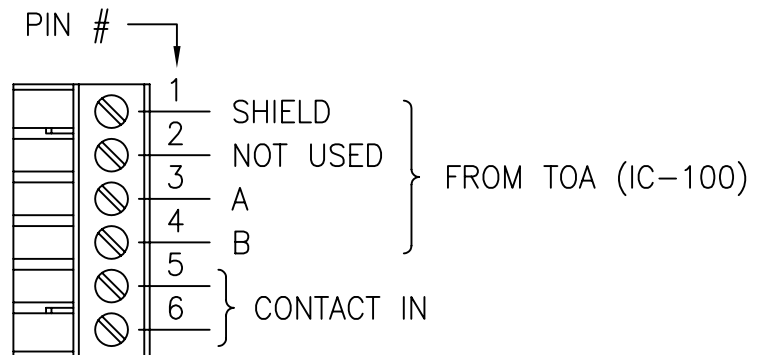

OLI - OPTICAL LEVEL INDICATOR:  
INDICATOR IS GREEN WHEN PROPER  
LEVEL IS PRESENT. IT IS RED WHEN  
SIGNAL IS MISSING OR AT INCORRECT  
LEVEL.

NOTE:  
MOUNTING DIMENSIONS  
3 1/4" x 6 1/4" O.C.

<b>afi</b> american fibertek 120 BELMONT DRIVE SOMERSET N.J.	DATE: 13 SEPT 07	MR-89TX TOA OPTION XRS-101 EXCHANGE INTERFACE CUSTOMER ASSEMBLY DRAWING			
	ACAD FN.: MR-89TX CC				
SCALE: NONE	DWG BY: BLB	DWG. NO.:	SH. 1 OF 1	REV.:	CHK.: