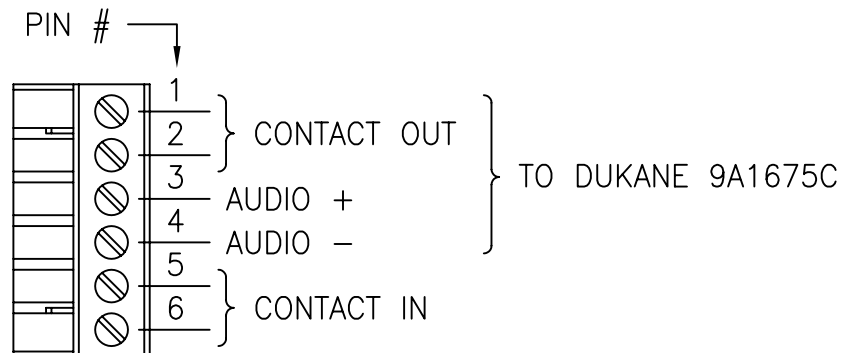

OLI - OPTICAL LEVEL INDICATOR:
 INDICATOR IS GREEN WHEN PROPER
 LEVEL IS PRESENT. IT IS RED WHEN
 SIGNAL IS MISSING OR AT INCORRECT
 LEVEL.

NOTE:
 MOUNTING DIMENSIONS
 3 1/4" x 6 1/4" O.C.

afi american fibertek 120 BELMONT DRIVE SOMERSET N.J.	DATE: 08 OCT 07	MR-89TX-198		
	ACAD FN.: MR-89TX-198 CC	EXCHANGE INTERFACE CUSTOMER ASSEMBLY DRAWING		
SCALE: NONE	DWG BY: BLB	DWG. NO.:	SH. 1 OF 1	REV.: CHK.: <i>JK</i>