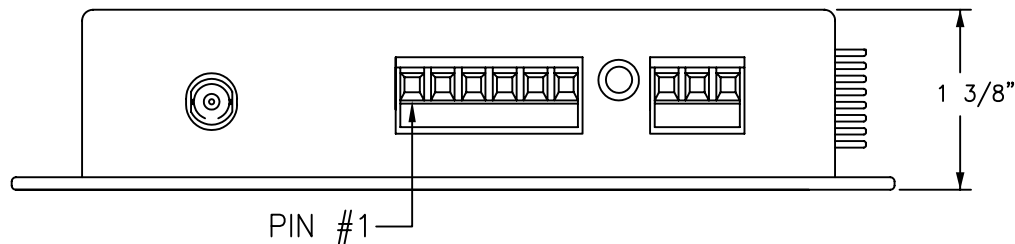

OLI - OPTICAL LEVEL INDICATOR:
 INDICATOR IS GREEN WHEN PROPER
 LEVEL IS PRESENT. IT IS RED WHEN
 SIGNAL IS MISSING OR AT INCORRECT
 LEVEL.

NOTE:
 MOUNTING DIMENSIONS
 3 1/4" x 6 1/4" O.C.

afi american fibertek 120 BELMONT DRIVE SOMERSET N.J.	DATE: 08 OCT 07	MR-89TX-198		
	ACAD FN.: MR-89TX-198 CC	EXCHANGE INTERFACE CUSTOMER ASSEMBLY DRAWING		
SCALE: NONE	DWG BY: BLB	DWG. NO.:	SH. 1 OF 1	REV.: CHK.: <i>JK</i>