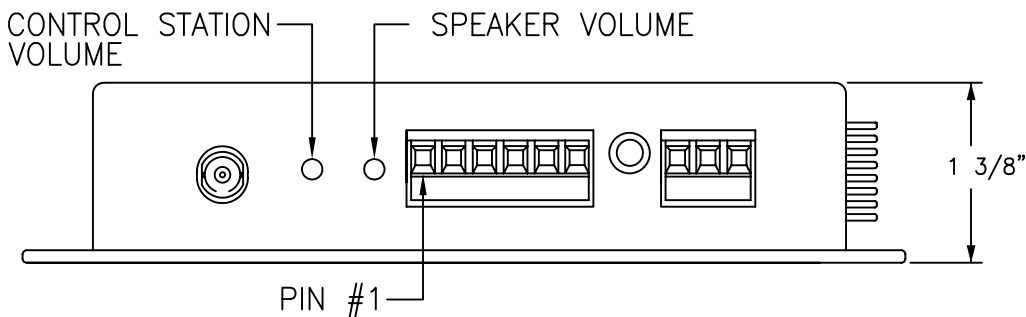

OLI - OPTICAL LEVEL INDICATOR:  
 INDICATOR IS GREEN WHEN PROPER  
 LEVEL IS PRESENT. IT IS RED WHEN  
 SIGNAL IS MISSING OR AT INCORRECT  
 LEVEL.

NOTE:  
 MOUNTING DIMENSIONS  
 3 1/4" x 6 1/4" O.C.

<b>afi</b> american fibertek 120 BELMONT DRIVE SOMERSET N.J.	DATE: 05 OCT 07	MT-89TX TOA OPTION XRS-101 SUBSTATION INTERFACE CUSTOMER ASSEMBLY DRAWING		
	ACAD FN.: MT-89TX CC			
SCALE: NONE	DWG BY: BLB	DWG. NO.:	REV.:	CHK.:
		SH. 1 OF 1		