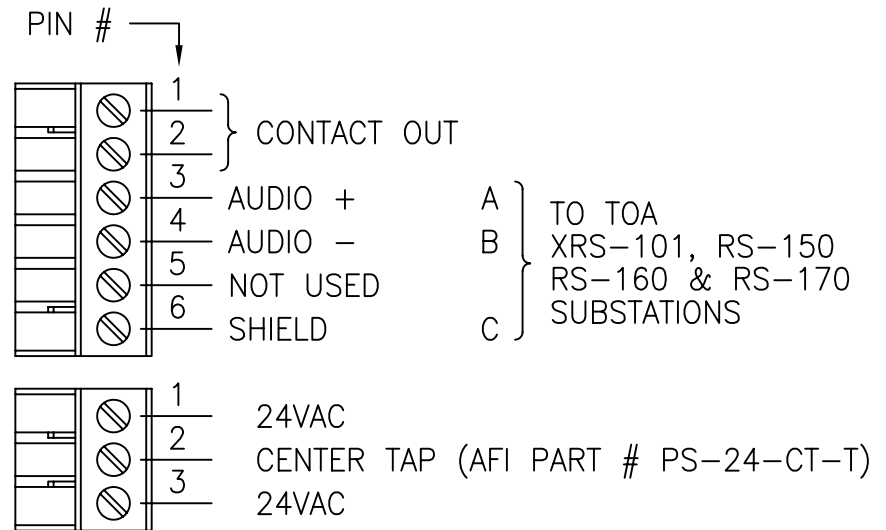

OLI - OPTICAL LEVEL INDICATOR:  
 INDICATOR IS GREEN WHEN PROPER  
 LEVEL IS PRESENT. IT IS RED WHEN  
 SIGNAL IS MISSING OR AT INCORRECT  
 LEVEL.

NOTE:  
 MOUNTING DIMENSIONS  
 3 1/4" x 6 1/4" O.C.

<b>afi</b> american fibertek 120 BELMONT DRIVE SOMERSET N.J.	DATE: 05 OCT 07	MT-89TX TOA OPTION XRS-101 SUBSTATION INTERFACE CUSTOMER ASSEMBLY DRAWING		
	ACAD FN.: MT-89TX CC			
SCALE: NONE	DWG BY: BLB	DWG. NO.:	REV.:	CHK.:
		SH. 1 OF 1		