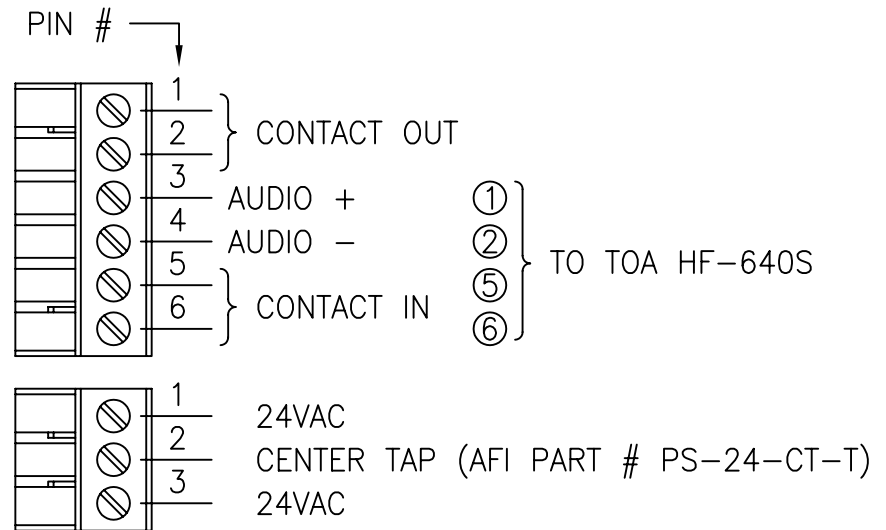

OLI - OPTICAL LEVEL INDICATOR:
 INDICATOR IS GREEN WHEN PROPER
 LEVEL IS PRESENT. IT IS RED WHEN
 SIGNAL IS MISSING OR AT INCORRECT
 LEVEL.

NOTE:
 MOUNTING DIMENSIONS
 3 1/4" x 6 1/4" O.C.

 american fibertek 120 BELMONT DRIVE SOMERSET N.J.	DATE: 08 OCT 07		MT-89TX-198		
	ACAD FN.: MT-89TX-198 CC		SUBSTATION INTERFACE		
SCALE: NONE	DWG BY: BLB	CUSTOMER ASSEMBLY DRAWING		DWG. NO.:	REV.:
		SH. 1 OF 1		CHK.:	<i>[Signature]</i>