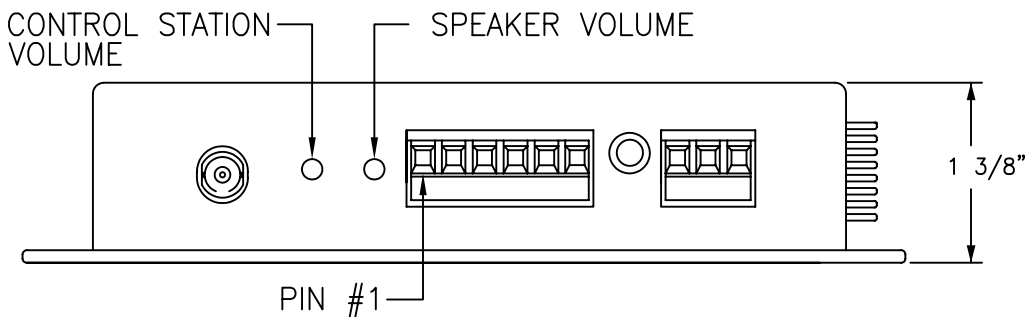

OLI - OPTICAL LEVEL INDICATOR:
 INDICATOR IS GREEN WHEN PROPER
 LEVEL IS PRESENT. IT IS RED WHEN
 SIGNAL IS MISSING OR AT INCORRECT
 LEVEL.

NOTE:
 MOUNTING DIMENSIONS
 3 1/4" x 6 1/4" O.C.

 american fibertek 120 BELMONT DRIVE SOMERSET N.J.	DATE: 08 OCT 07		MT-89TX-198		
	ACAD FN.: MT-89TX-198 CC		SUBSTATION INTERFACE		
SCALE: NONE	DWG BY: BLB	CUSTOMER ASSEMBLY DRAWING		DWG. NO.:	REV.:
		SH. 1 OF 1		CHK.:	<i>[Signature]</i>