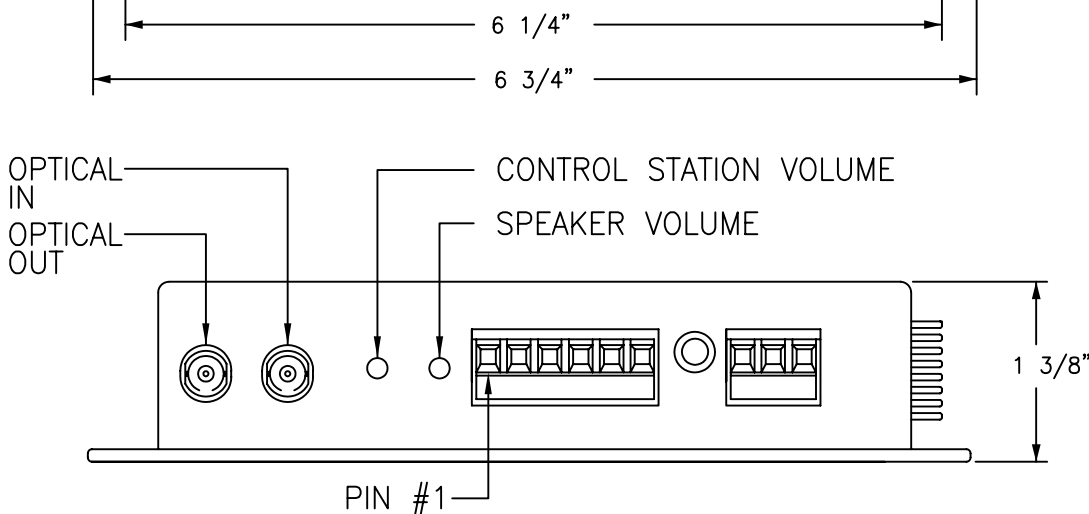

afi
american fibertek

**FIBER OPTIC
INTERCOM
TRANSCEIVER**

FIBER M S INTERCOM OLI 24 VAC CT
50 TO 60 Hz
400 mA MAX
Class 2 Wiring only

OLI - OPTICAL LEVEL INDICATOR:
INDICATOR IS GREEN WHEN PROPER
LEVEL IS PRESENT. IT IS RED WHEN
SIGNAL IS MISSING OR AT INCORRECT
LEVEL.

3 1/4" 5 3/4"

NOTE:
MOUNTING DIMENSIONS
3 1/4" x 6 1/4" O.C.

<p>afi american fibertek 120 BELMONT DRIVE SOMERSET N.J.</p>		DATE: 14 SEPT 07		MT-89TX-2F-13	
		ACAD FN.: MT-89TX-2F-13 CC		SUBSTATION INTERFACE	
SCALE: NONE		DWG BY: BLB		CUSTOMER ASSEMBLY DRAWING	
		DWG. NO.:		SH. 1 OF 1	REV.: CHK.: <i>JK</i>