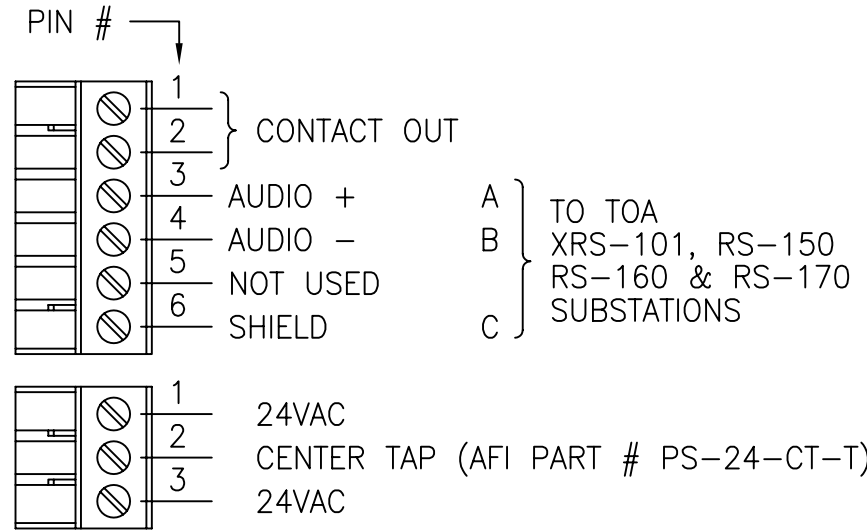

afi
american fibertek

**FIBER OPTIC
INTERCOM
TRANSCEIVER**

FIBER M S INTERCOM OLI 24 VAC CT
50 TO 60 Hz
400 mA MAX
Class 2 Wiring only

OLI - OPTICAL LEVEL INDICATOR:
INDICATOR IS GREEN WHEN PROPER
LEVEL IS PRESENT. IT IS RED WHEN
SIGNAL IS MISSING OR AT INCORRECT
LEVEL.

3 1/4" 5 3/4"

NOTE:
MOUNTING DIMENSIONS
3 1/4" x 6 1/4" O.C.

<p>afi american fibertek 120 BELMONT DRIVE SOMERSET N.J.</p>		DATE: 14 SEPT 07		MT-89TX-2F-13	
		ACAD FN.: MT-89TX-2F-13 CC		SUBSTATION INTERFACE	
SCALE: NONE		DWG BY: BLB		CUSTOMER ASSEMBLY DRAWING	
		DWG. NO.:		SH. 1 OF 1	REV.: CHK.: <i>JK</i>