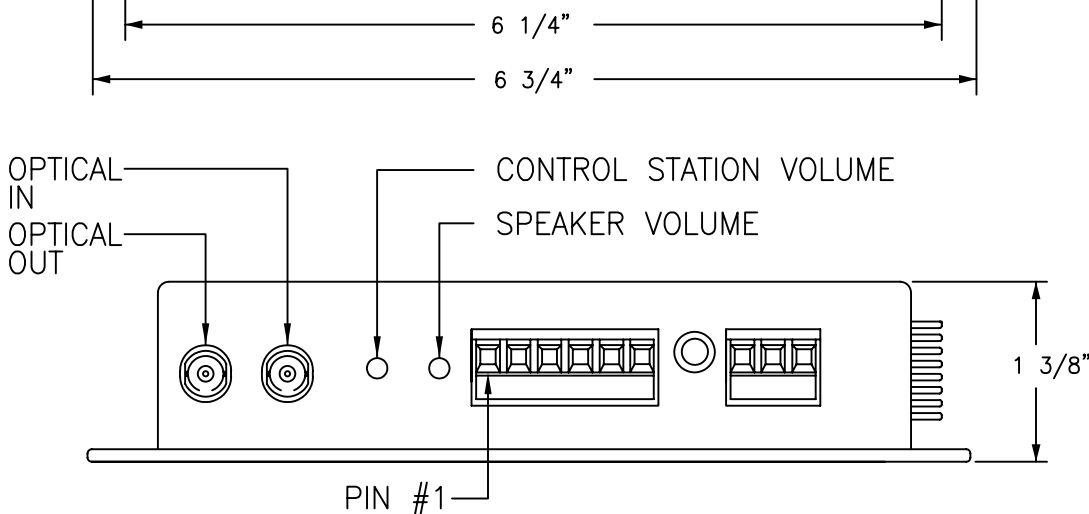

afi
american fibertek

**FIBER OPTIC
INTERCOM
TRANSCEIVER**

FIBER M S INTERCOM OLI 24 VAC CT
50 TO 60 Hz
400 mA MAX
Class 2 Wiring only

OLI - OPTICAL LEVEL INDICATOR:
INDICATOR IS GREEN WHEN PROPER
LEVEL IS PRESENT. IT IS RED WHEN
SIGNAL IS MISSING OR AT INCORRECT
LEVEL.

3 1/4" 5 3/4"

NOTE:
MOUNTING DIMENSIONS
3 1/4" x 6 1/4" O.C.

<p>afi american fibertek 120 BELMONT DRIVE SOMERSET N.J.</p>		DATE: 14 SEPT 07		<p>MT-89TX-2F-13S SUBSTATION INTERFACE CUSTOMER ASSEMBLY DRAWING</p>	
		ACAD FN.: MT-89TX-2F-13S CC			
SCALE: NONE	DWG BY: BLB	DWG. NO.:	REV.:	CHK.:	SH. 1 OF 1