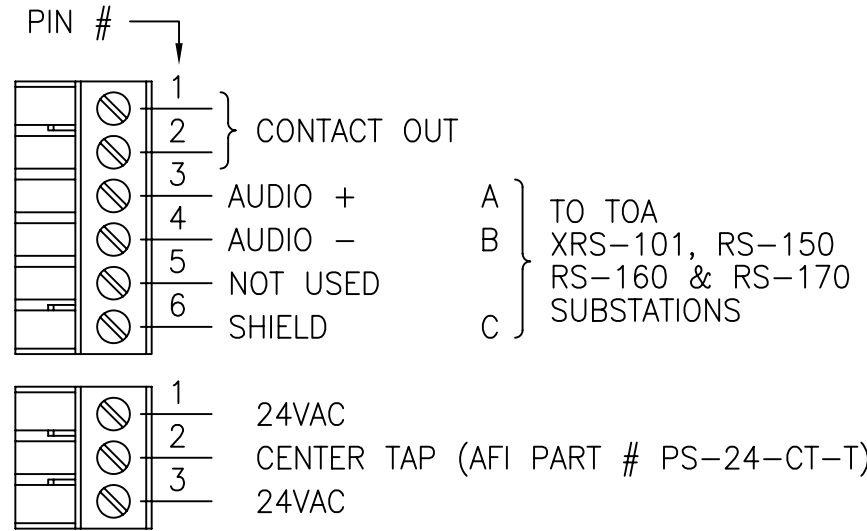

afi
american fibertek

**FIBER OPTIC
INTERCOM
TRANSCEIVER**

FIBER M S INTERCOM OLI 24 VAC CT
50 TO 60 Hz
400 mA MAX
Class 2 Wiring only

OLI - OPTICAL LEVEL INDICATOR:
INDICATOR IS GREEN WHEN PROPER
LEVEL IS PRESENT. IT IS RED WHEN
SIGNAL IS MISSING OR AT INCORRECT
LEVEL.

3 1/4" 5 3/4"

NOTE:
MOUNTING DIMENSIONS
3 1/4" x 6 1/4" O.C.

<p>afi american fibertek 120 BELMONT DRIVE SOMERSET N.J.</p>		DATE: 14 SEPT 07		<p>MT-89TX-2F-13S SUBSTATION INTERFACE CUSTOMER ASSEMBLY DRAWING</p>	
		ACAD FN.: MT-89TX-2F-13S CC			
SCALE: NONE	DWG BY: BLB	DWG. NO.:	REV.:	CHK.:	SH. 1 OF 1