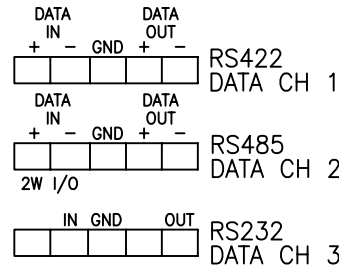

FIBER I/O

VIDEO OUT

DATA TX/RX INDICATORS:
GREEN WHEN DATA ACTIVITY IS PRESENT. OFF WHEN NO DATA ACTIVITY IS PRESENT.

VLI - VIDEO LEVEL INDICATORS:
OLI - OPTICAL LEVEL INDICATOR:
SYNC - SYNC INDICATOR:
INDICATORS ARE GREEN WHEN PROPER SIGNALS/LEVELS ARE PRESENT. THEY ARE RED WHEN SIGNALS ARE MISSING OR AT INCORRECT LEVELS.

THIS IS THE FACTORY SHIPPED DATA CHANNEL CONFIGURATION. THE DATA CHANNELS ARE USER CONFIGURABLE. SEE INSTRUCTION MANUAL.

 afi american fibertek 120 BELMONT DRIVE SOMERSET N.J.	DATE: 07 MAY 07		RR-913			
	ACAD FN.: RR-913 CC		CUSTOMER ASSEMBLY DRAWING			
	SCALE: NONE	DWG BY: BLB	DWG. NO.:	SH. OF	REV.:	CHK.: