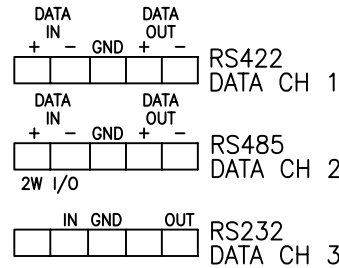

FIBER I/O

VIDEO IN

DATA TX/RX INDICATORS:
GREEN WHEN DATA ACTIVITY IS PRESENT. OFF WHEN NO DATA ACTIVITY IS PRESENT.

VLI - VIDEO LEVEL INDICATORS:
OLI - OPTICAL LEVEL INDICATOR:
SYNC - SYNC INDICATOR:
INDICATORS ARE GREEN WHEN PROPER SIGNALS/LEVELS ARE PRESENT. THEY ARE RED WHEN SIGNALS ARE MISSING OR AT INCORRECT LEVELS.

OR - RANGE INDICATOR:
GREEN WHEN VIDEO INPUT LEVEL IS WITHIN THE MAXIMUM ALLOWED LEVEL <1.4Vpp. RED WHEN THE VIDEO INPUT LEVEL EXCEEDS THE LIMIT >1.4Vpp.

THIS IS THE FACTORY SHIPPED DATA CHANNEL CONFIGURATION. THE DATA CHANNELS ARE USER CONFIGURABLE. SEE INSTRUCTION MANUAL.

 afi american fibertek 120 BELMONT DRIVE SOMERSET N.J.	DATE: 08 MAY 07		RT-913			
	ACAD FN.: RT-913 CC		CUSTOMER ASSEMBLY DRAWING			
	SCALE: NONE	DWG BY: BLB	DWG. NO.:	SH. OF	REV.:	CHK.: