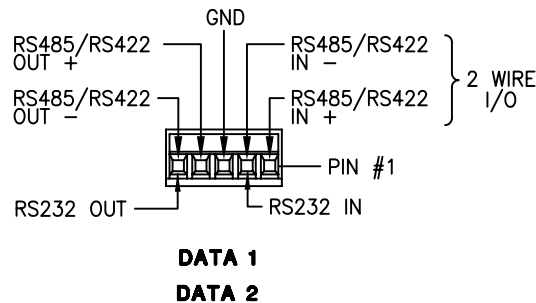

DATA TX/RX INDICATORS:
 GREEN WHEN DATA ACTIVITY
 IS PRESENT. OFF WHEN NO
 DATA ACTIVITY IS PRESENT.

VLI - VIDEO LEVEL INDICATORS:
 OLI - OPTICAL LEVEL INDICATOR:
 SYNC - SYNC INDICATOR:
 INDICATORS ARE GREEN WHEN
 PROPER SIGNALS/LEVELS ARE
 PRESENT. THEY ARE RED WHEN
 SIGNALS ARE MISSING OR AT
 INCORRECT LEVELS.

DATA SWITCH						
1	2	3	4	5	6	ON=DOWN/OFF=UP
OFF	ON	ON	OFF	ON	ON	RS485-4W (FACTORY SHIPPED)
ON	ON	OFF	ON	ON	OFF	RS485-2W
OFF	OFF	ON	OFF	OFF	ON	RS422/MANCHESTER
OFF	OFF	OFF	OFF	OFF	OFF	RS232
DATA CHANNEL 1			DATA CHANNEL 2			

 120 BELMONT DRIVE SOMERSET N.J.	DATE: 14 JULY 09	MR-925SL CUSTOMER ASSEMBLY DRAWING			
	ACAD FN.: MR-925SL CC				
	SCALE: NONE	DWG BY: BLB	DWG. NO.:	SH. OF	REV.: