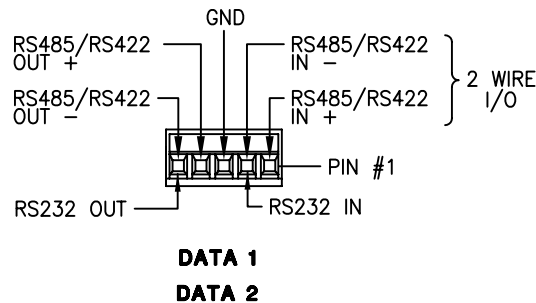

DATA TX/RX INDICATORS:
 GREEN WHEN DATA ACTIVITY
 IS PRESENT. OFF WHEN NO
 DATA ACTIVITY IS PRESENT.

VLI - VIDEO LEVEL INDICATORS:
 OLI - OPTICAL LEVEL INDICATOR:
 SYNC - SYNC INDICATOR:
 INDICATORS ARE GREEN WHEN
 PROPER SIGNALS/LEVELS ARE
 PRESENT. THEY ARE RED WHEN
 SIGNALS ARE MISSING OR AT
 INCORRECT LEVELS.

DATA SWITCH						
1	2	3	4	5	6	ON=DOWN/OFF=UP
OFF	ON	ON	OFF	ON	ON	RS485-4W (FACTORY SHIPPED)
ON	ON	OFF	ON	ON	OFF	RS485-2W
OFF	OFF	ON	OFF	OFF	ON	RS422/MANCHESTER
OFF	OFF	OFF	OFF	OFF	OFF	RS232
DATA CHANNEL 1			DATA CHANNEL 2			

 120 BELMONT DRIVE SOMERSET N.J.	DATE: 10 MAY 2010	MT-925SL CUSTOMER ASSEMBLY DRAWING			
	ACAD FN.: MT-925SL CC				
	SCALE: NONE	DWG BY: BLB/CLQ	DWG. NO.:	SH. OF	REV.: