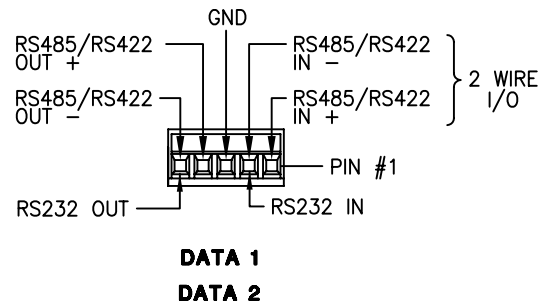

DATA TX/RX INDICATORS:  
GREEN WHEN DATA ACTIVITY IS PRESENT. OFF WHEN NO DATA ACTIVITY IS PRESENT.

VLI - VIDEO LEVEL INDICATORS:  
OLI - OPTICAL LEVEL INDICATOR:  
SYNC - SYNC INDICATOR:  
INDICATORS ARE GREEN WHEN PROPER SIGNALS/LEVELS ARE PRESENT. THEY ARE RED WHEN SIGNALS ARE MISSING OR AT INCORRECT LEVELS.

DATA SWITCH						
1	2	3	4	5	6	ON=DOWN/OFF=UP
OFF	ON	ON	OFF	ON	ON	RS485-4W (FACTORY SHIPPED)
ON	ON	OFF	ON	ON	OFF	RS485-2W
OFF	OFF	ON	OFF	OFF	ON	RS422/MANCHESTER
OFF	OFF	OFF	OFF	OFF	OFF	RS232
DATA CHANNEL 1			DATA CHANNEL 2			